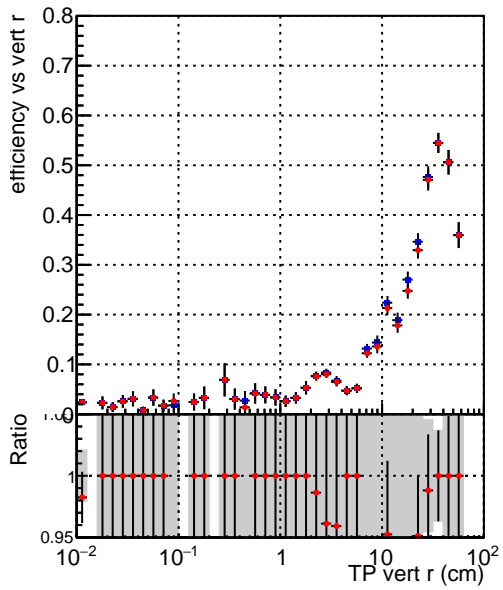

**Efficiency vs vertpos****fake+duplicates vs vert r**
**Efficiency vs vert z**  
 — SoftQCD\_default (blue stars)  
 — SoftQCD\_ckfPixelLessStep (red stars)
**Efficiency vs. sim PV z****fake+duplicates vs Sim. PV z**