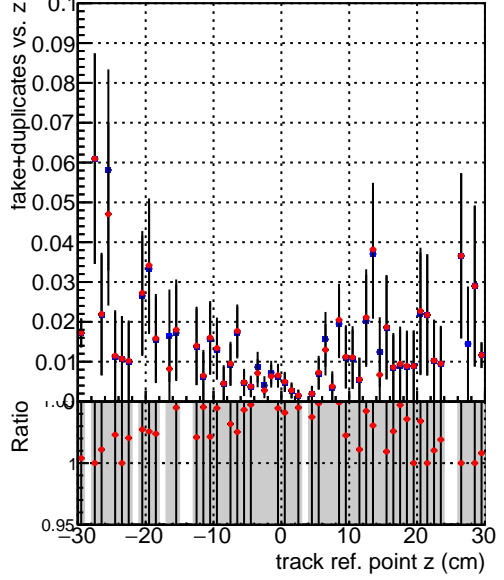

**Efficiency vs vertpos****fake+duplicates vs vert r**
**Efficiency vs vert z**  
 — SoftQCD\_default (blue stars)  
 — SoftQCD\_ckfPixelLessStep (red stars)
**Efficiency vs. sim PV z****fake+duplicates vs Sim. PV z**