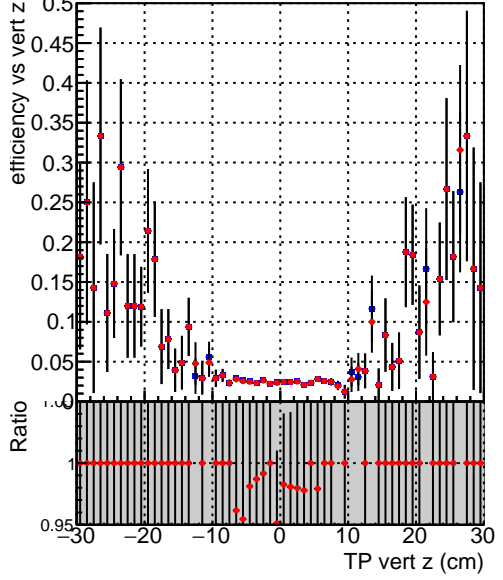

**Efficiency vs vertpos****fake+duplicates vs vert r**
**Efficiency vs vert z**  
 — SoftQCD\_default (blue stars)  
 — SoftQCD\_ckfPixelLessStep (red stars)
**Efficiency vs. sim PV z****fake+duplicates vs Sim. PV z**