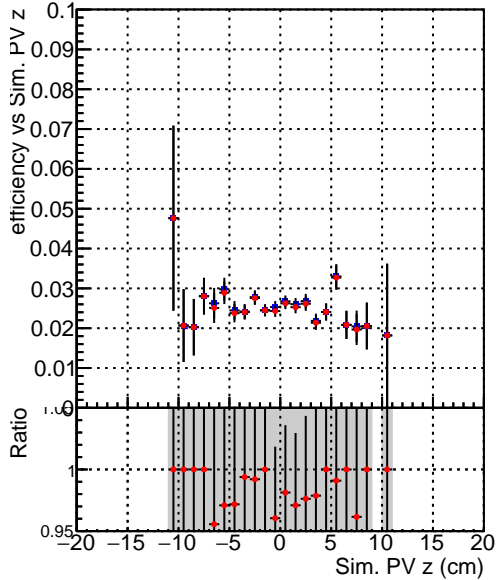

**Efficiency vs vertpos****fake+duplicates vs vert r**
**Efficiency vs vert z**  
 — SoftQCD\_default (blue stars)  
 — SoftQCD\_ckfPixelLessStep (red stars)
**Efficiency vs. sim PV z****fake+duplicates vs Sim. PV z**