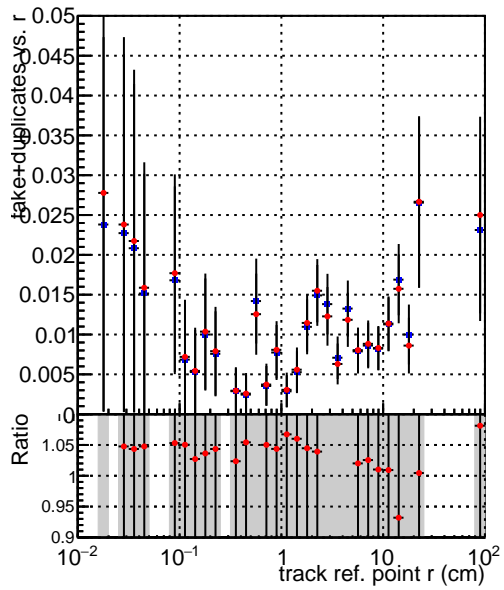

**Efficiency vs vertpos****fake+duplicates vs vert r**
**Efficiency vs vert z**  
 — SoftQCD\_default (blue stars)  
 — SoftQCD\_ckfPixelLessStep (red stars)
**Efficiency vs. sim PV z****fake+duplicates vs Sim. PV z**