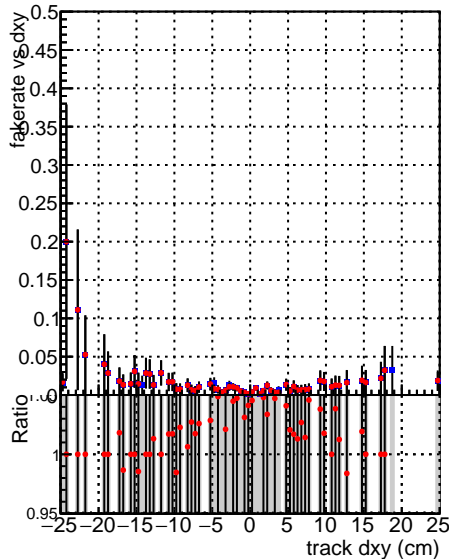

Fake rate vs dxy

Duplicates Rate vs Dxy

Pileup rate vs dxy

Fake rate vs dz

—●— SoftQCD_default
—●— SoftQCD_ckfPixelLessStep