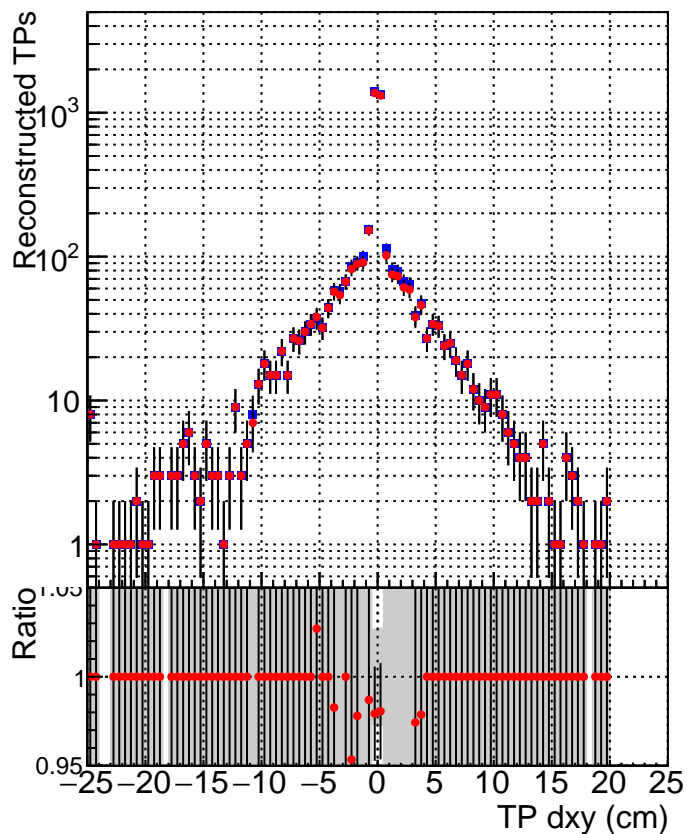

**N of simulated tracks vs dxy****N of associated tracks (simToReco) vs dxy****N of simulated track**

■ SoftQCD\_default  
■ SoftQCD\_ckfPixelLessStep