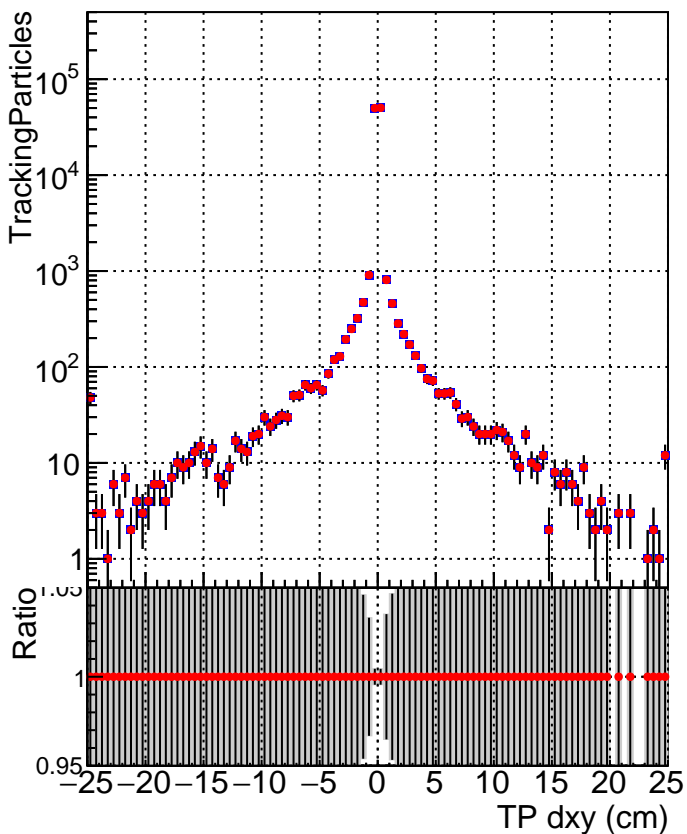

**N of simulated tracks vs dxy****N of associated tracks (simToReco) vs dxy****N of simulated track**

■ SoftQCD\_default  
■ SoftQCD\_ckfPixelLessStep