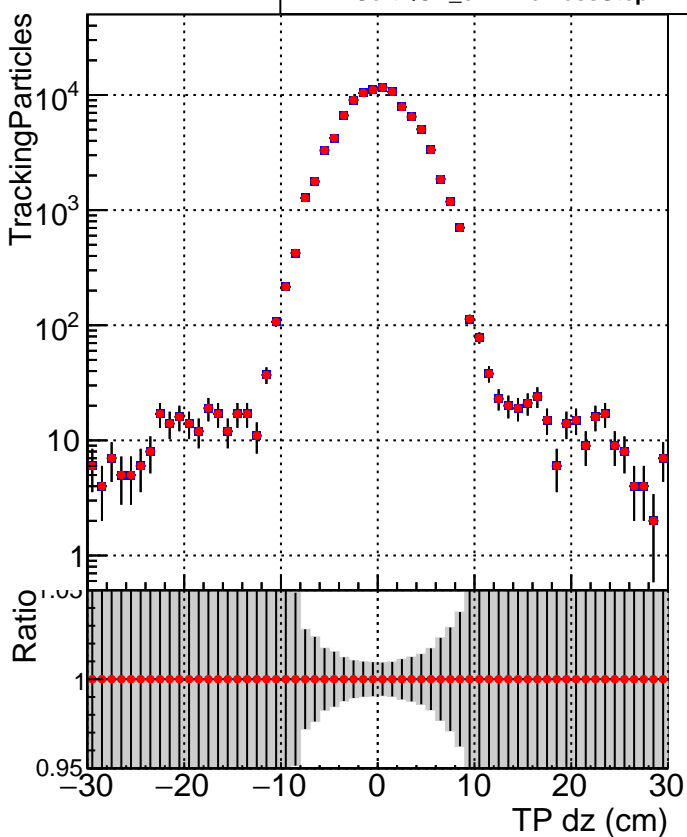

**N of simulated tracks vs dxy****N of associated tracks (simToReco) vs dxy****N of simulated track**

■ SoftQCD\_default  
■ SoftQCD\_ckfPixelLessStep