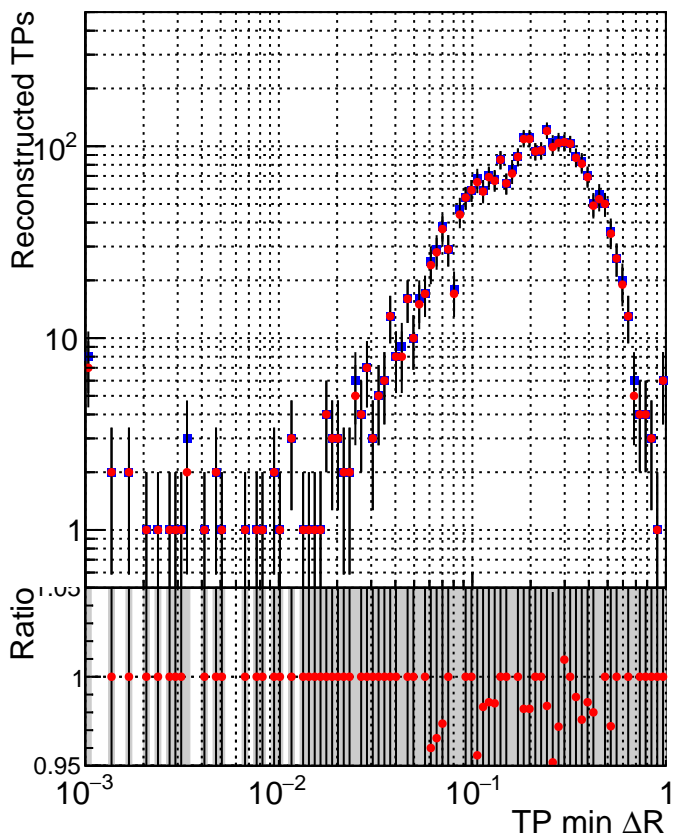

N of simulated tracks vs dR

N of associated tracks (simToReco) vs dR

N of simulated trac

- SoftQCD_default
- SoftQCD_ckfPixelLessStep