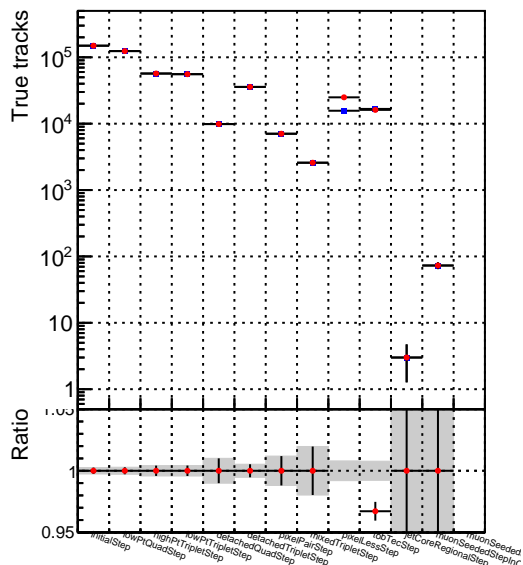

Number of tracks vs collection

Number of true tracks vs collection

■ SoftQCD\_default  
● SoftQCD\_ckfPixelLessStep

Number of pileup tracks vs collection