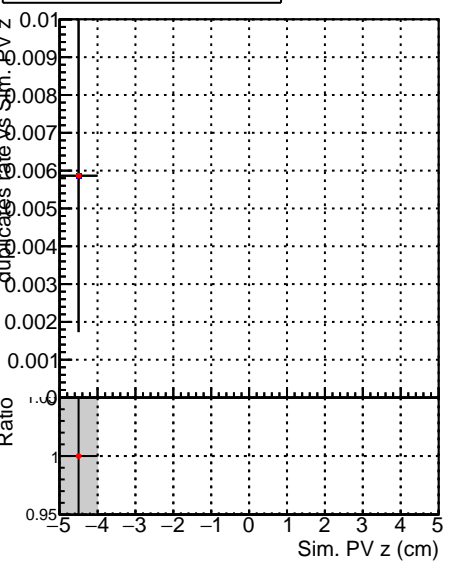

Fake rate vs vertpos**Duplicates Rate vs vertpos****Pileup rate vs vertpos**
Fake rate vs v
—●— **SoftQCD_default**
—◆— **SoftQCD_ckfPixelLessStep**
**Fake rate vs. sim PV z****Duplicates Rate vs sim PV z****Pileup rate vs. sim PV z**