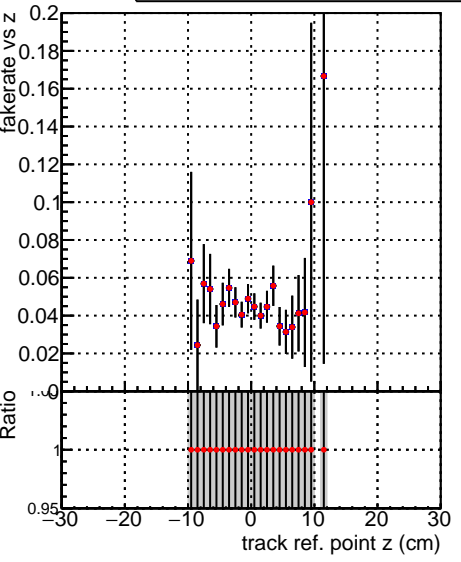

Fake rate vs vertpos**Duplicates Rate vs vertpos****Pileup rate vs vertpos**
Fake rate vs v
—●— **SoftQCD_default**
—◆— **SoftQCD_ckfPixelLessStep**
**Fake rate vs. sim PV z****Duplicates Rate vs sim PV z****Pileup rate vs. sim PV z**