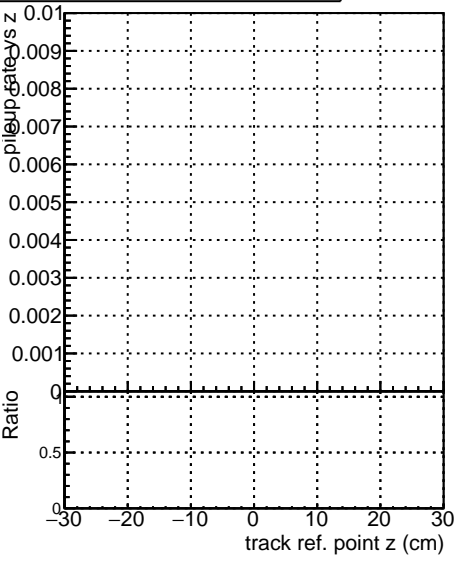

Fake rate vs vertpos**Duplicates Rate vs vertpos****Pileup rate vs vertpos**
Fake rate vs v
—●— **SoftQCD_default**
—◆— **SoftQCD_ckfPixelLessStep**
**Fake rate vs. sim PV z****Duplicates Rate vs sim PV z****Pileup rate vs. sim PV z**