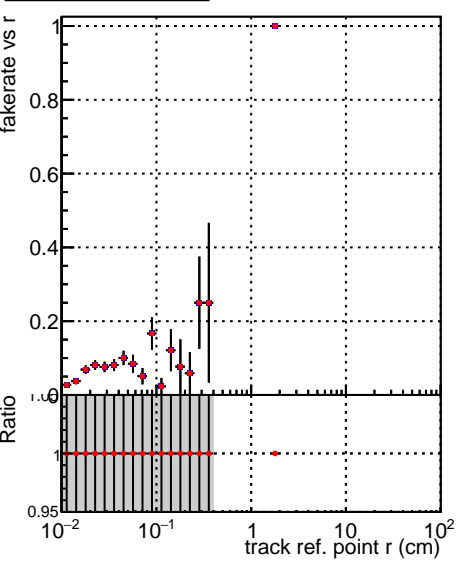

Fake rate vs vertpos**Duplicates Rate vs vertpos****Pileup rate vs vertpos**
Fake rate vs v
—●— **SoftQCD_default**
—◆— **SoftQCD_ckfPixelLessStep**
**Fake rate vs. sim PV z****Duplicates Rate vs sim PV z****Pileup rate vs. sim PV z**