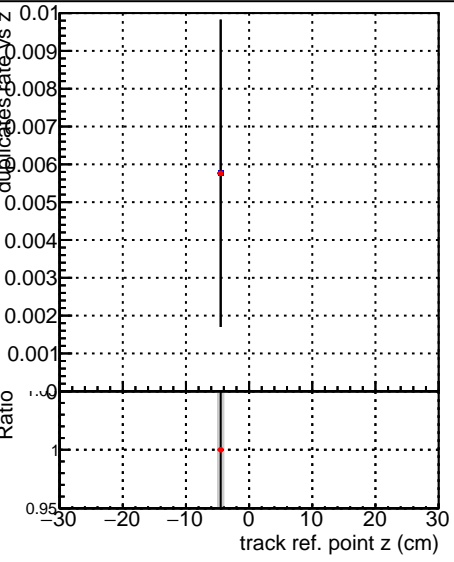

Fake rate vs vertpos**Duplicates Rate vs vertpos****Pileup rate vs vertpos**
Fake rate vs v
—●— **SoftQCD_default**
—◆— **SoftQCD_ckfPixelLessStep**
**Fake rate vs. sim PV z****Duplicates Rate vs sim PV z****Pileup rate vs. sim PV z**