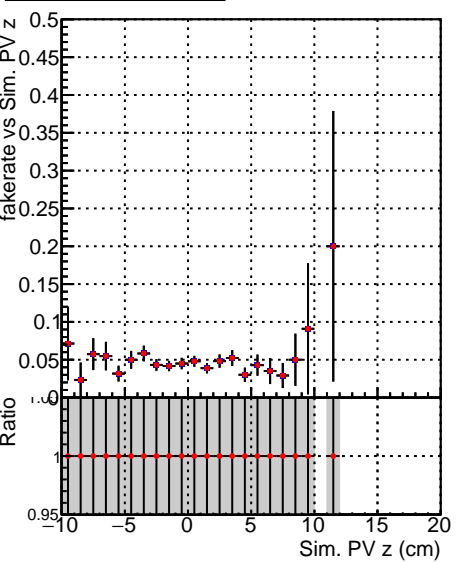

Fake rate vs vertpos**Duplicates Rate vs vertpos****Pileup rate vs vertpos**
Fake rate vs v
—●— **SoftQCD_default**
—◆— **SoftQCD_ckfPixelLessStep**
**Fake rate vs. sim PV z****Duplicates Rate vs sim PV z****Pileup rate vs. sim PV z**