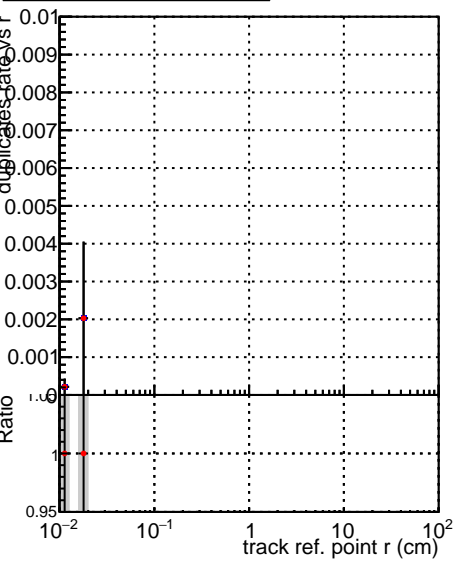

Fake rate vs vertpos**Duplicates Rate vs vertpos****Pileup rate vs vertpos**
Fake rate vs v
—●— **SoftQCD_default**
—◆— **SoftQCD_ckfPixelLessStep**
**Fake rate vs. sim PV z****Duplicates Rate vs sim PV z****Pileup rate vs. sim PV z**