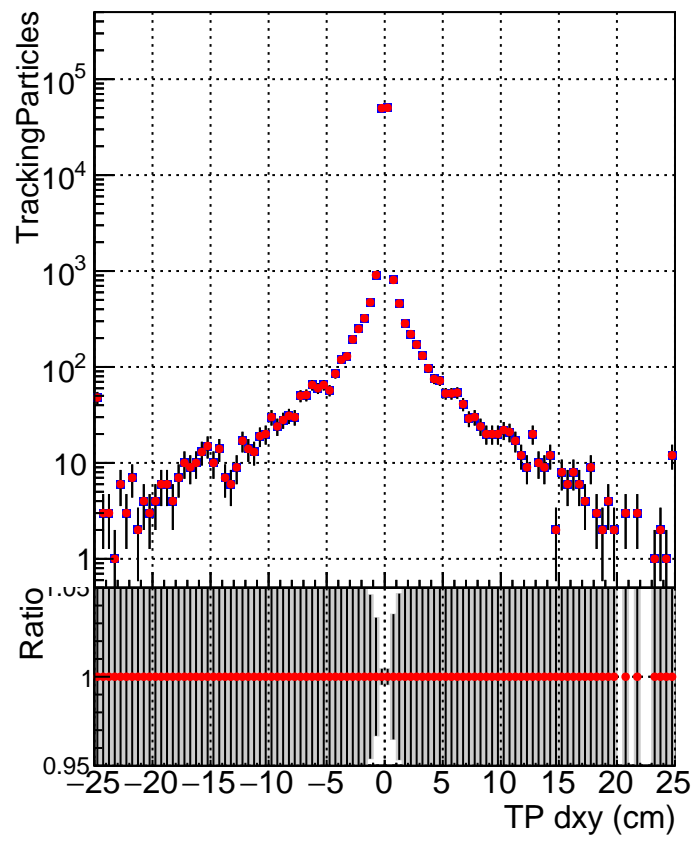

N of simulated tracks vs dxy

N of associated tracks (simToReco) vs dxy

N of simulated track

- SoftQCD_default
- SoftQCD_ckfPixelLessStep