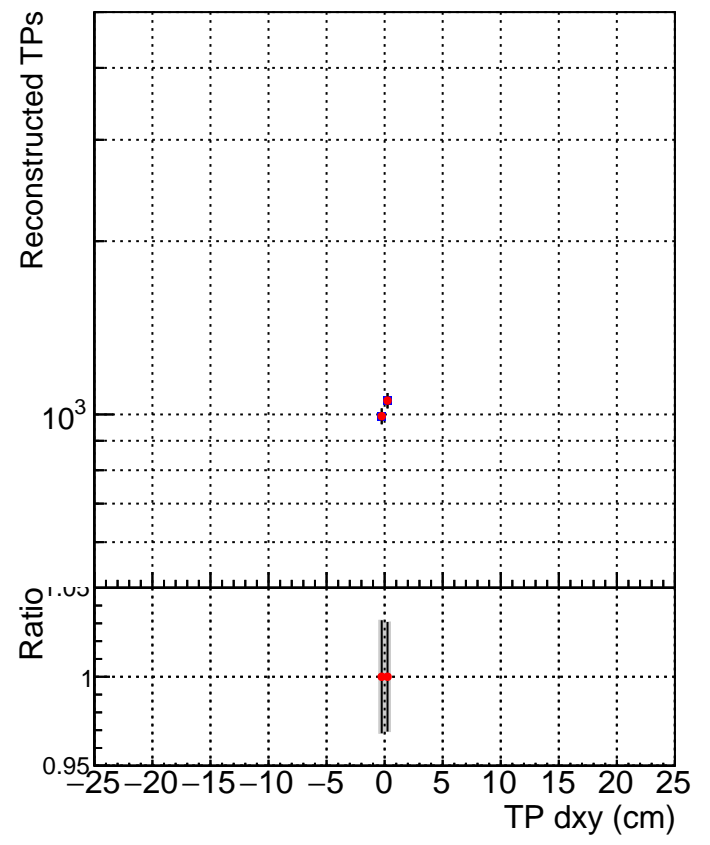

N of simulated tracks vs dxy

N of associated tracks (simToReco) vs dxy

N of simulated track

- SoftQCD_default
- SoftQCD_ckfPixelLessStep