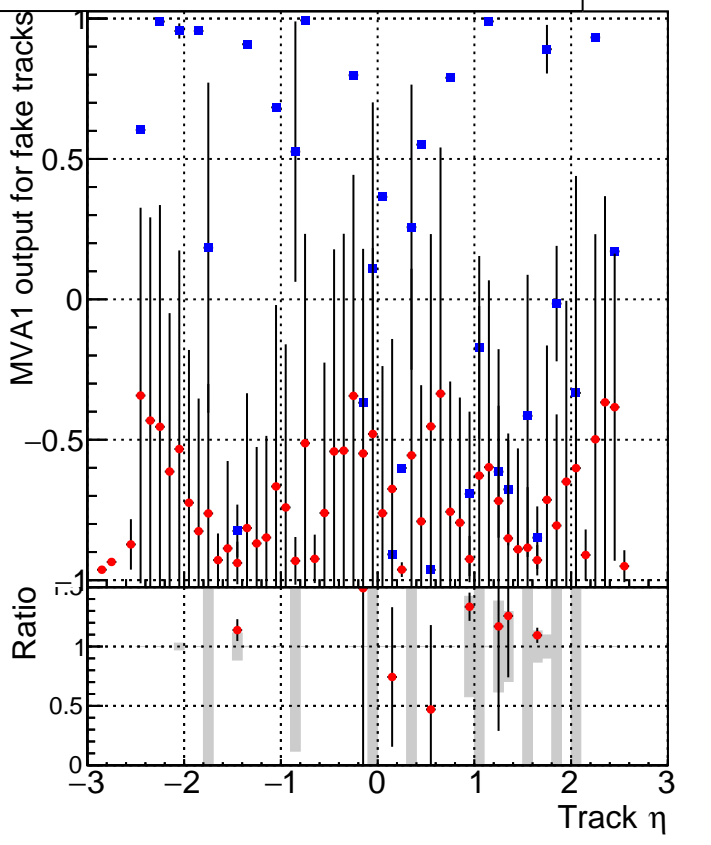

MVA1 of associated tracks (recoToSim) vs. track p_T

MVA1 of non-associated tracks (recoToSim) vs. track p_T

MVA1 of associated tracks (recoToSim) vs. track η

MVA1 of non-associated tracks (recoToSim) vs. track η

■ SoftQCD_default
◆ SoftQCD_ckfPixelLessStep