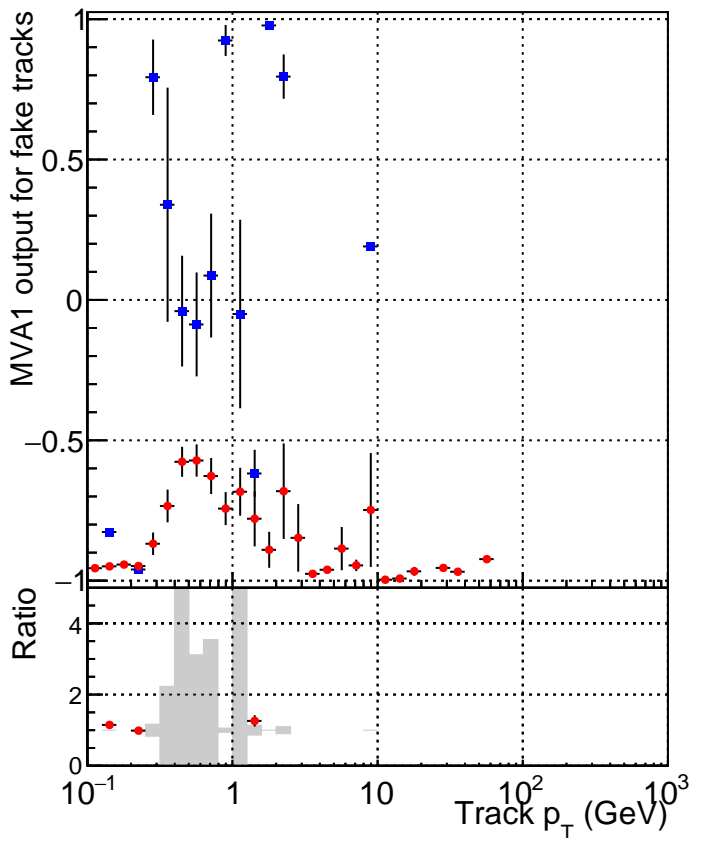

MVA1 of associated tracks (recoToSim) vs. track p_T

MVA1 of non-associated tracks (recoToSim) vs. track p_T

MVA1 of associated tracks (recoToSim) vs. track η

MVA1 of non-associated tracks (recoToSim) vs. track η

■ SoftQCD_default
◆ SoftQCD_ckfPixelLessStep