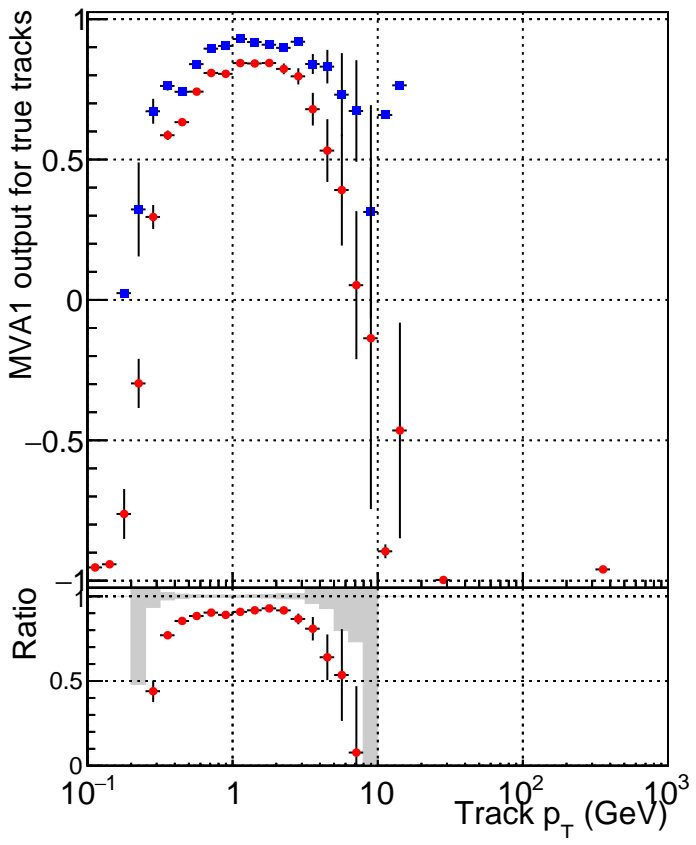

MVA1 of associated tracks (recoToSim) vs. track p_T

MVA1 of non-associated tracks (recoToSim) vs. track p_T

MVA1 of associated tracks (recoToSim) vs. track η

MVA1 of non-associated tracks (recoToSim) vs. track η

■ SoftQCD_default
◆ SoftQCD_ckfPixelLessStep