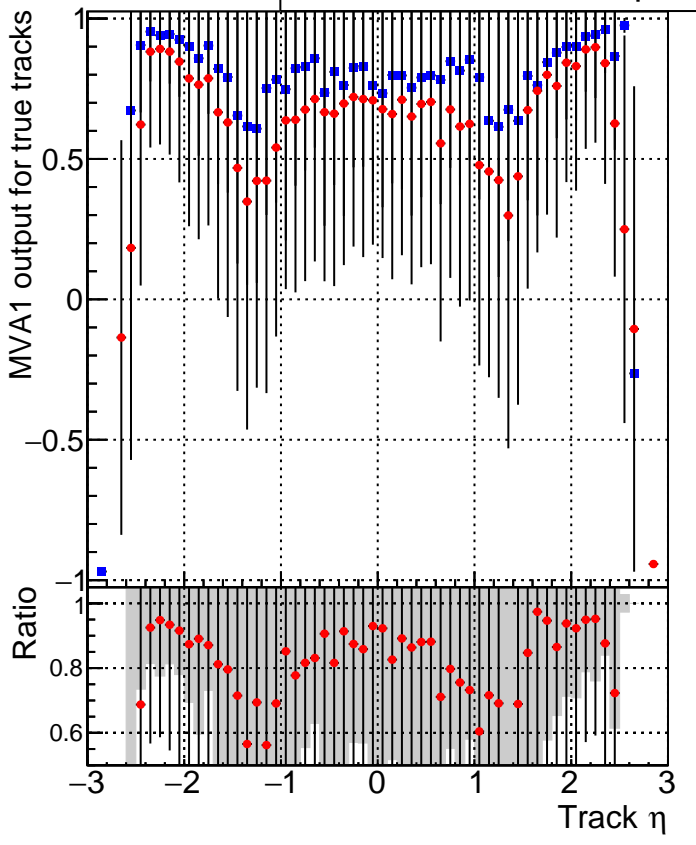

MVA1 of associated tracks (recoToSim) vs. track p_T

MVA1 of non-associated tracks (recoToSim) vs. track p_T

MVA1 of associated tracks (recoToSim) vs. track η

MVA1 of non-associated tracks (recoToSim) vs. track η

■ SoftQCD_default
◆ SoftQCD_ckfPixelLessStep