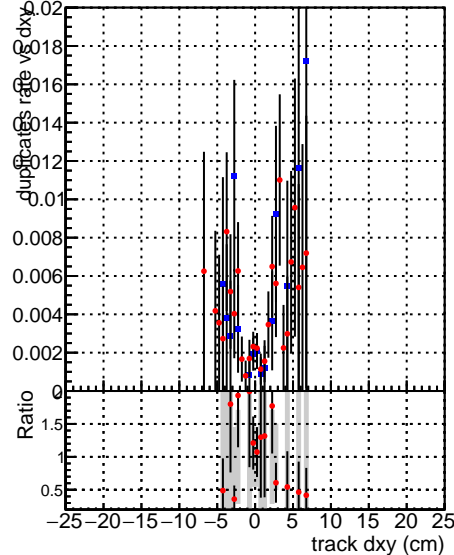

Fake rate vs dxy**Duplicates Rate vs Dxy****Pileup rate vs dxy**

—● SoftQCD_default
—● SoftQCD_ckfPixelLessStep

Fake rate vs dz**Duplicates Rate vs Ddz****Pileup rate vs dz**