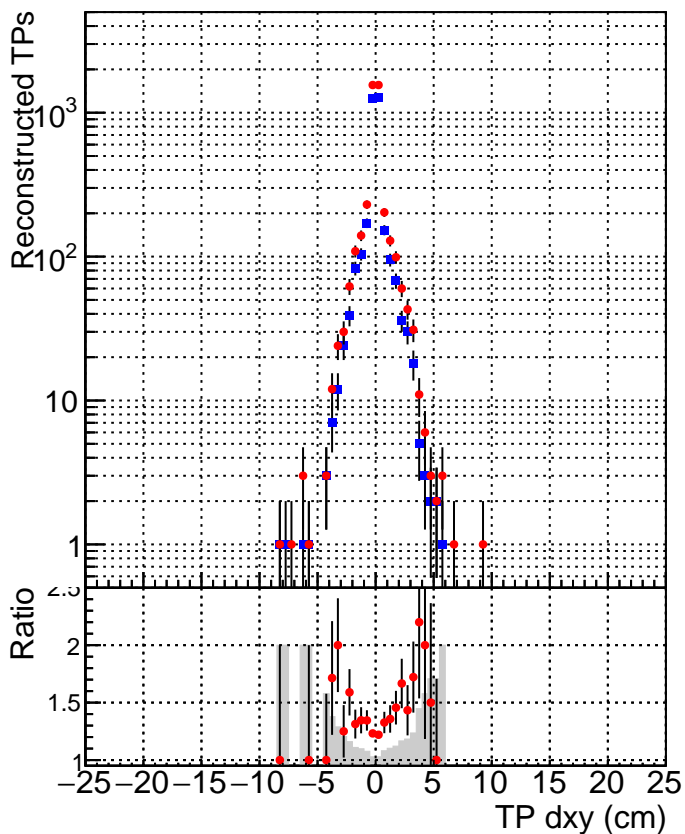

N of simulated tracks vs dxy**N of associated tracks (simToReco) vs dxy****N of simulated track**

—■— SoftQCD_default
—●— SoftQCD_ckfPixelLessStep