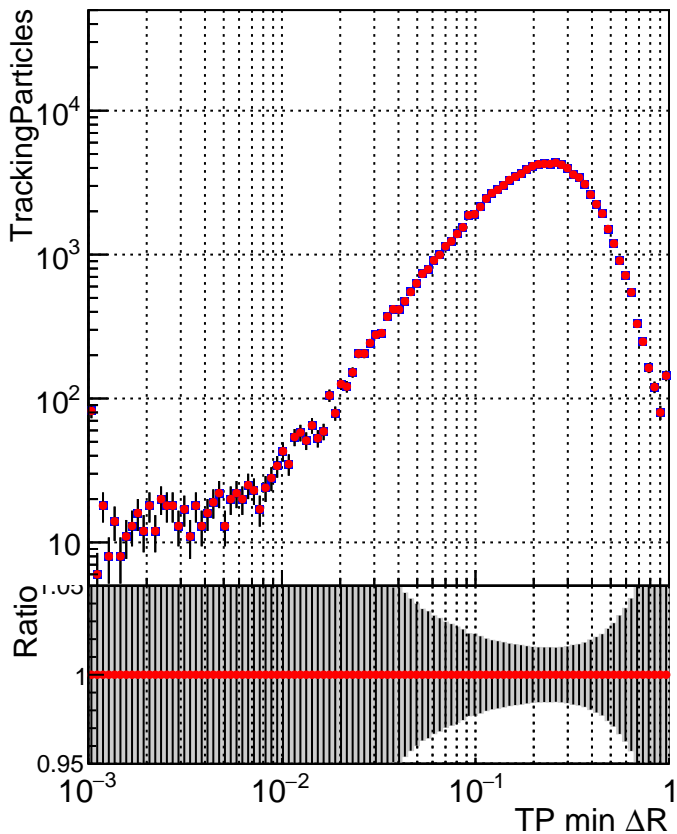

N of simulated tracks vs dR

N of associated tracks (simToReco) vs dR

N of simulated trac

- SoftQCD_default
- SoftQCD_ckfPixelLessStep