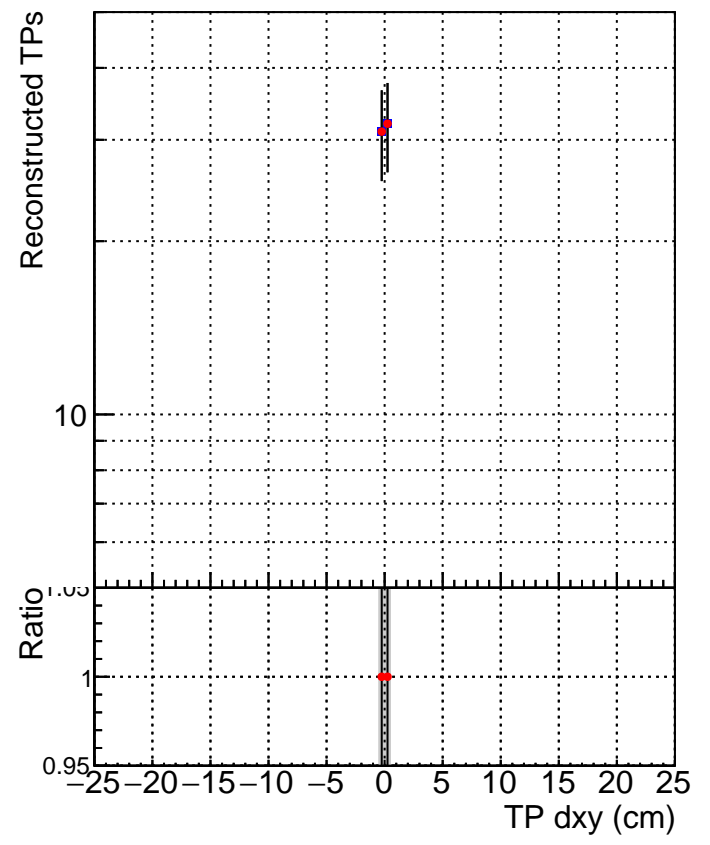

**N of simulated tracks vs dxy**

**N of associated tracks (simToReco) vs dxy**

**N of simulated track**

- SoftQCD\_default
- SoftQCD\_ckfPixelLessStep