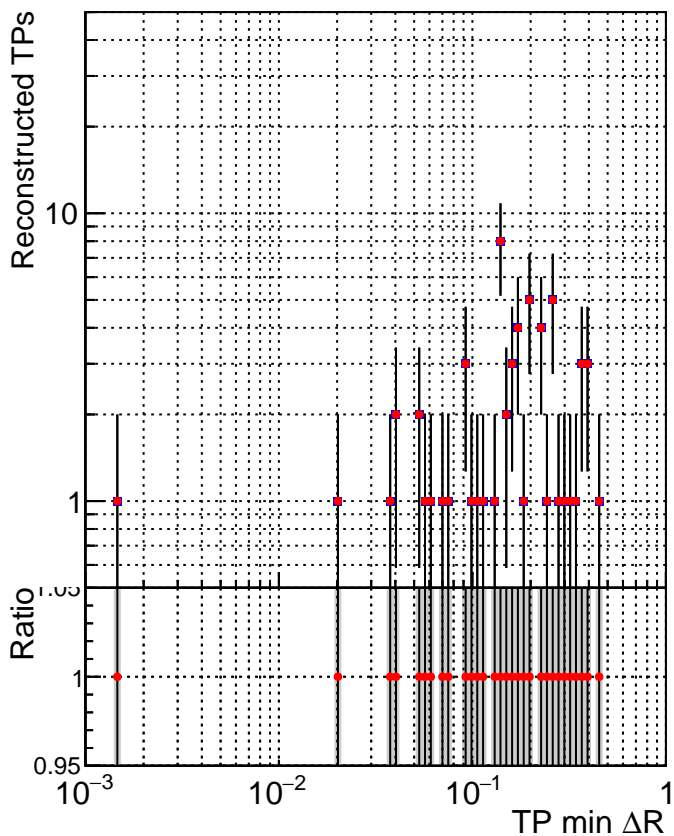

N of simulated tracks vs dR

N of associated tracks (simToReco) vs dR

N of simulated trac

- SoftQCD\_default
- SoftQCD\_ckfPixelLessStep