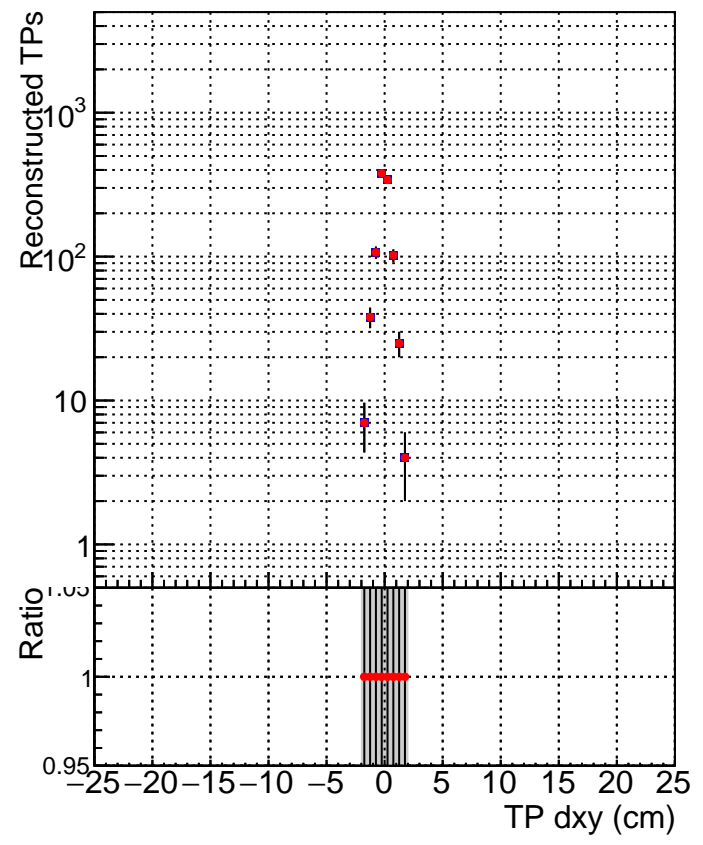

N of simulated tracks vs dxy

N of associated tracks (simToReco) vs dxy

N of simulated track

- SoftQCD_default
- SoftQCD_ckfPixelLessStep