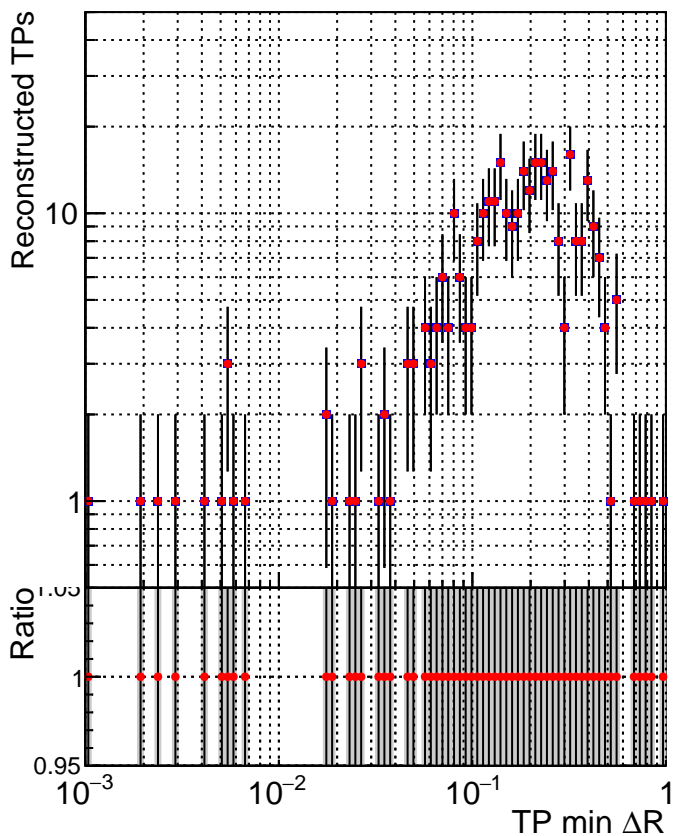

N of simulated tracks vs dR

N of associated tracks (simToReco) vs dR

N of simulated trac

- SoftQCD\_default
- SoftQCD\_ckfPixelLessStep