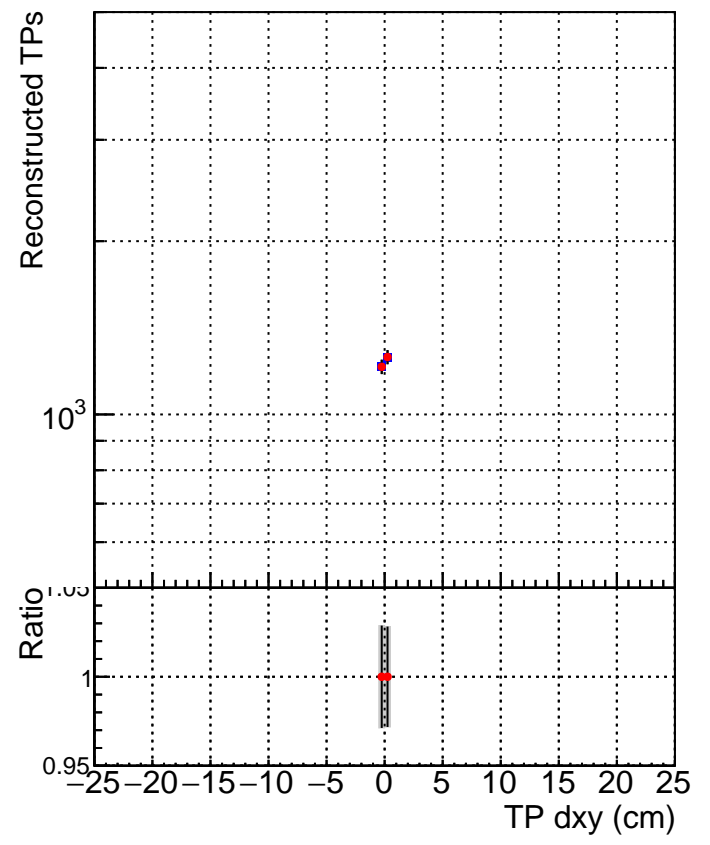

**N of simulated tracks vs dxy**

**N of associated tracks (simToReco) vs dxy**

**N of simulated track**

- SoftQCD\_default
- SoftQCD\_ckfPixelLessStep