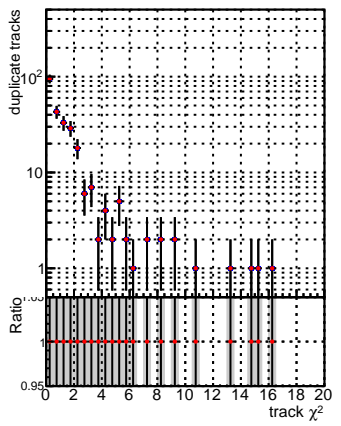

N of associated (recoToSim) tracks vs normalized χ^2