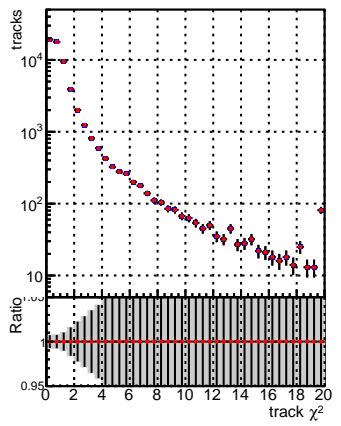

N of reco track vs. χ^2

N of reco track vs normalized χ^2