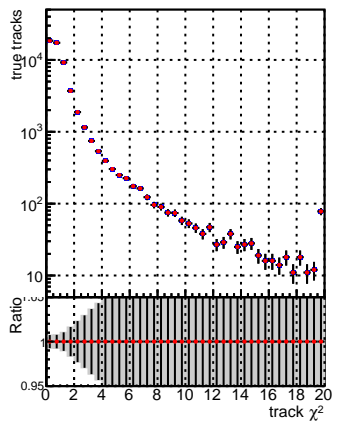

N of reco track vs. χ^2

N of associated (recoToSim) tracks vs normalized χ^2