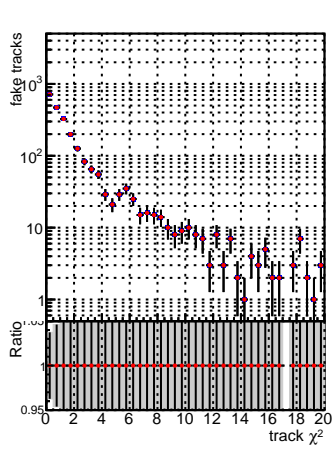

N of associated (recoToSim) tracks vs normalized χ^2