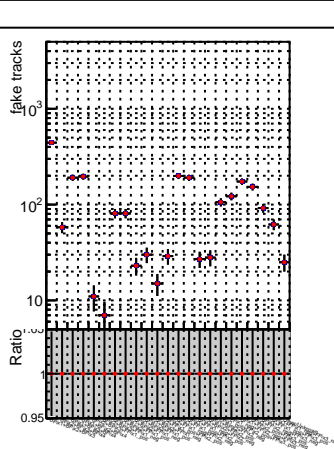

N of reco track vs. χ^2

—●— SoftQCD_default
—●— SoftQCD_ckptPixelLessStep

verSet