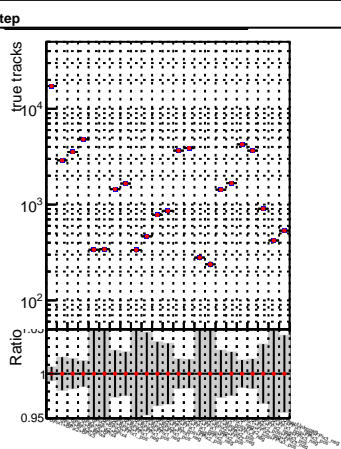

N of reco track vs. χ^2

—●— SoftQCD_default
—●— SoftQCD_ckptPixelLessStep

verSet