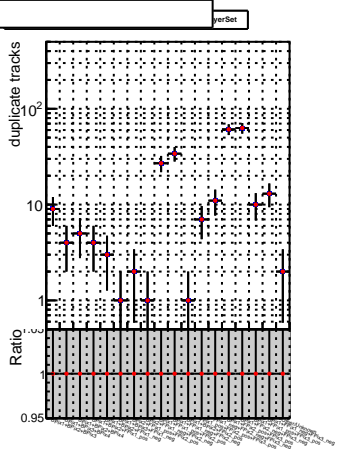

N of reco track vs. χ^2

—●— SoftQCD_default
—●— SoftQCD_ckptPixelLessStep

verSet