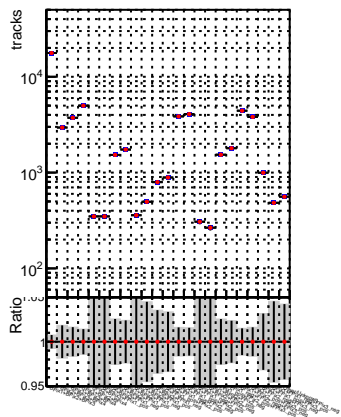

N of reco track vs. χ^2

—●— SoftQCD_default
—●— SoftQCD_ckptPixelLessStep

verSet