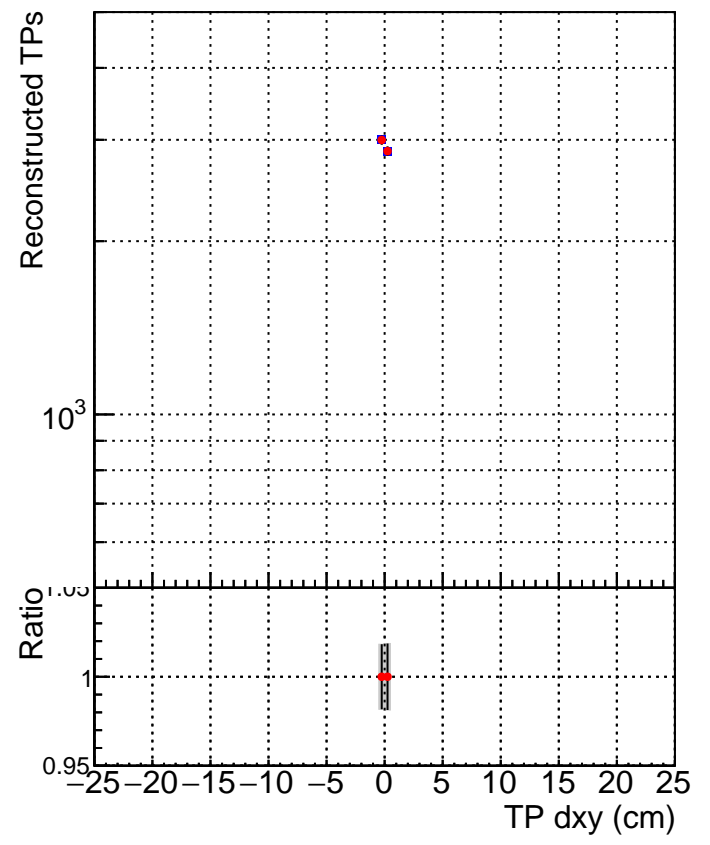

N of simulated tracks vs dxy

N of associated tracks (simToReco) vs dxy

N of simulated track

- SoftQCD_default
- SoftQCD_ckfPixelLessStep