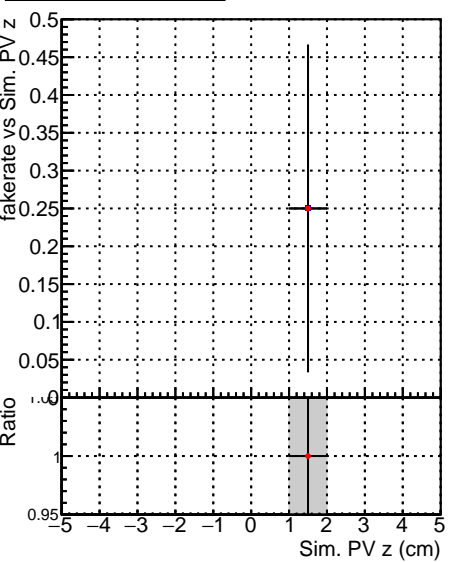

Fake rate vs vertpos**Duplicates Rate vs vertpos****Pileup rate vs vertpos**
Fake rate vs v
 —█— SoftQCD_default
 —●— SoftQCD_ckfPixelLessStep
**Fake rate vs. sim PV z****Duplicates Rate vs sim PV z****Pileup rate vs. sim PV z**