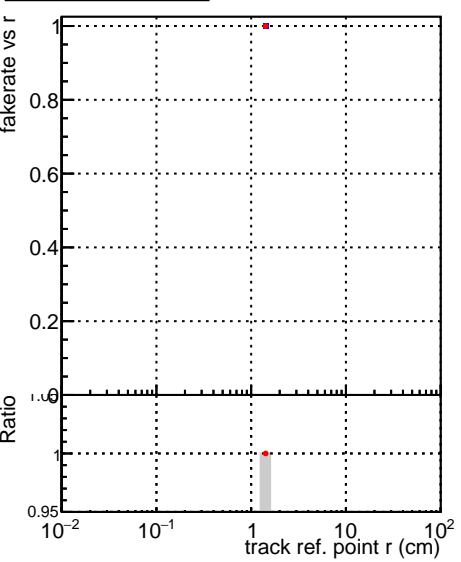

Fake rate vs vertpos**Duplicates Rate vs vertpos****Pileup rate vs vertpos**
Fake rate vs v
 —█— SoftQCD_default
 —●— SoftQCD_ckfPixelLessStep
**Fake rate vs. sim PV z****Duplicates Rate vs sim PV z****Pileup rate vs. sim PV z**