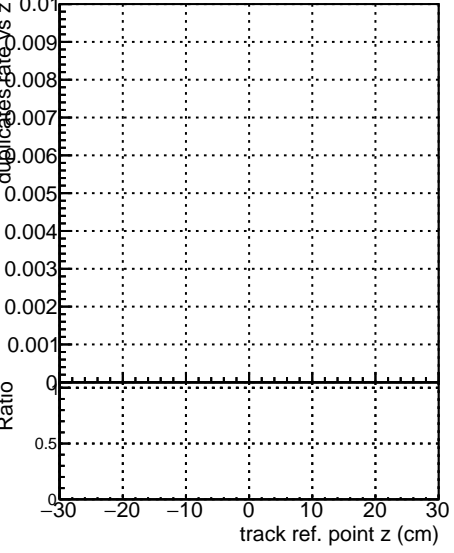

Fake rate vs vertpos**Duplicates Rate vs vertpos****Pileup rate vs vertpos**
Fake rate vs v
 —█— SoftQCD_default
 —●— SoftQCD_ckfPixelLessStep
**Fake rate vs. sim PV z****Duplicates Rate vs sim PV z****Pileup rate vs. sim PV z**