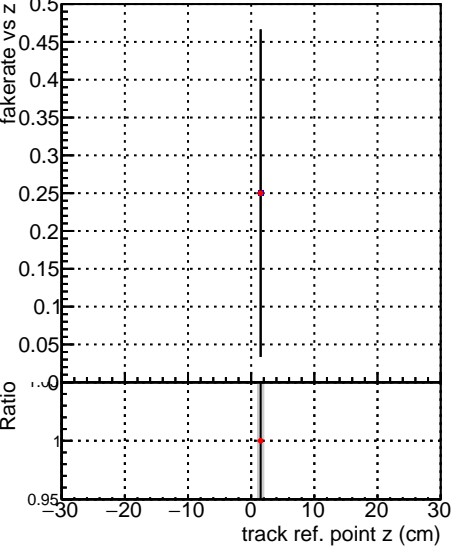

Fake rate vs vertpos**Duplicates Rate vs vertpos****Pileup rate vs vertpos**
Fake rate vs v
 —█— SoftQCD_default
 —●— SoftQCD_ckfPixelLessStep
**Fake rate vs. sim PV z****Duplicates Rate vs sim PV z****Pileup rate vs. sim PV z**