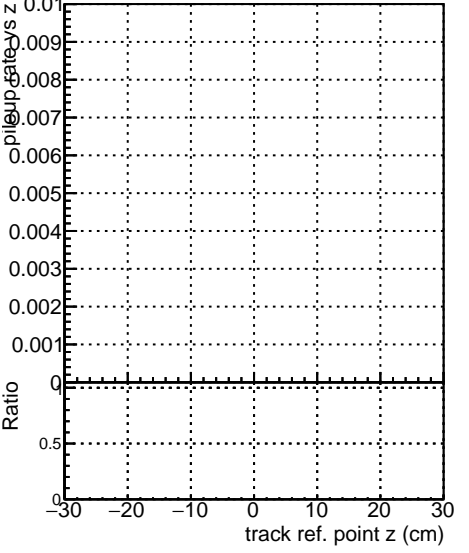

Fake rate vs vertpos**Duplicates Rate vs vertpos****Pileup rate vs vertpos**
Fake rate vs v
 —█— SoftQCD_default
 —●— SoftQCD_ckfPixelLessStep
**Fake rate vs. sim PV z****Duplicates Rate vs sim PV z****Pileup rate vs. sim PV z**