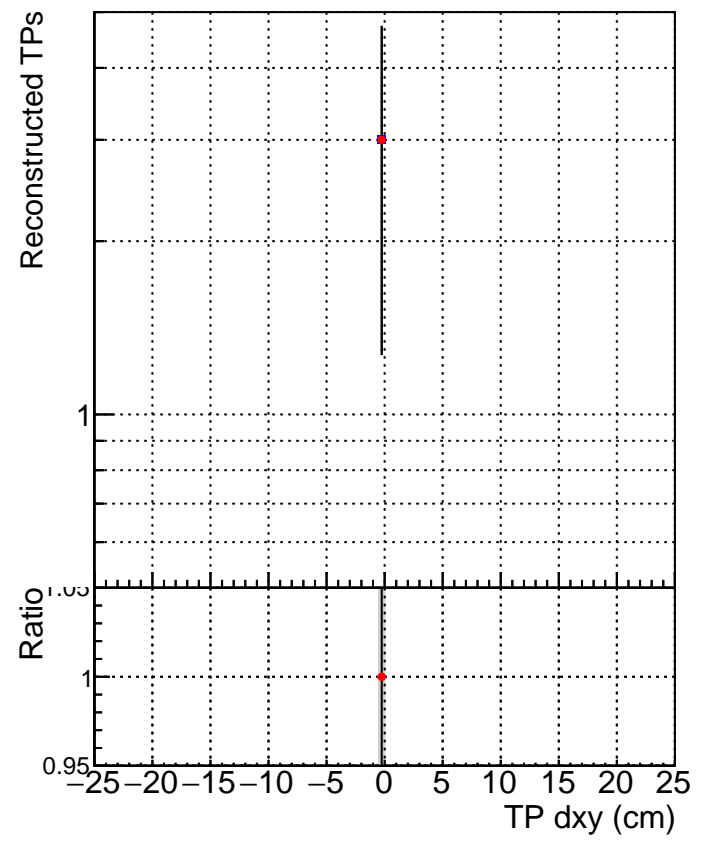

N of simulated tracks vs dxy

N of associated tracks (simToReco) vs dxy

N of simulated track

- SoftQCD_default
- SoftQCD_ckfPixelLessStep