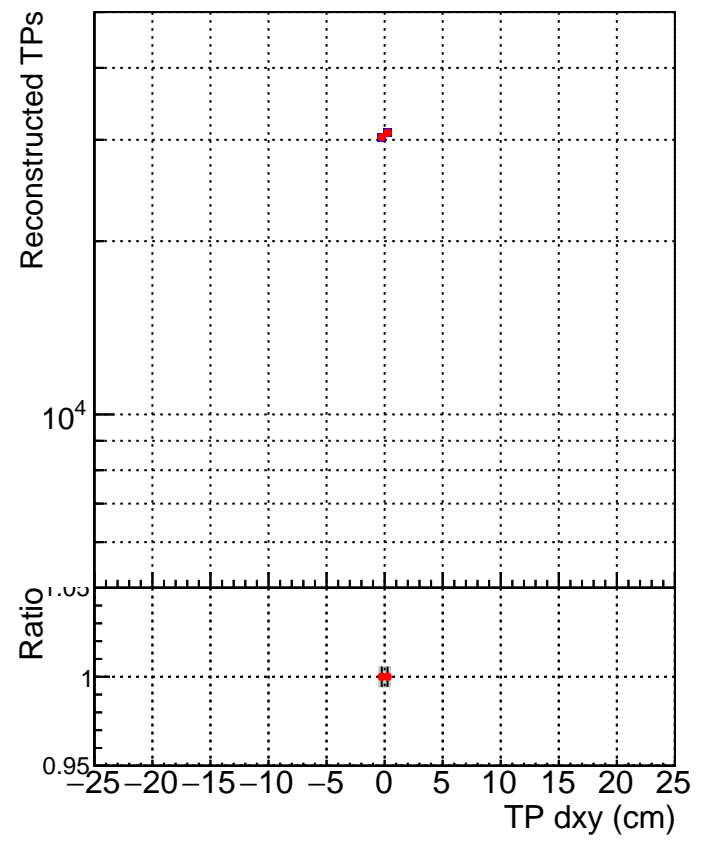

N of simulated tracks vs dxy

N of associated tracks (simToReco) vs dxy

N of simulated track

— SoftQCD_default
— SoftQCD_ckfPixelLessStep