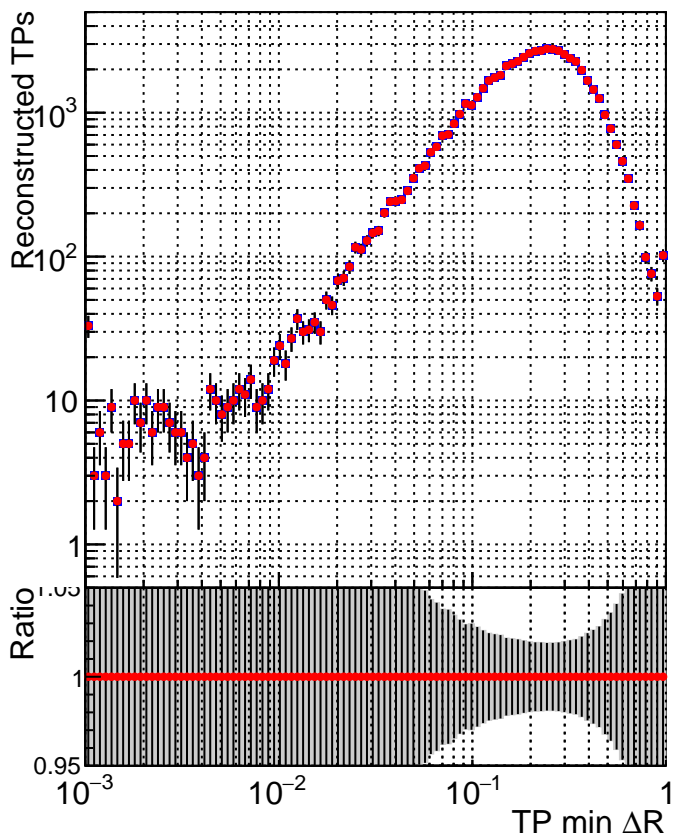

N of simulated tracks vs dR

N of associated tracks (simToReco) vs dR

N of simulated tracks

- SoftQCD\_default
- SoftQCD\_ckfPixelLessStep