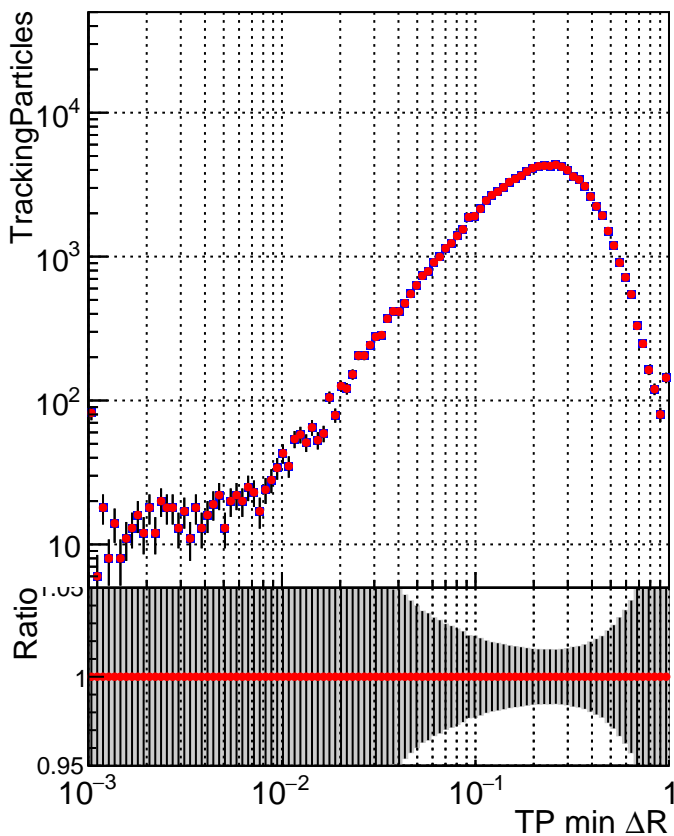

N of simulated tracks vs dR

N of associated tracks (simToReco) vs dR

N of simulated tracks

- SoftQCD\_default
- SoftQCD\_ckfPixelLessStep