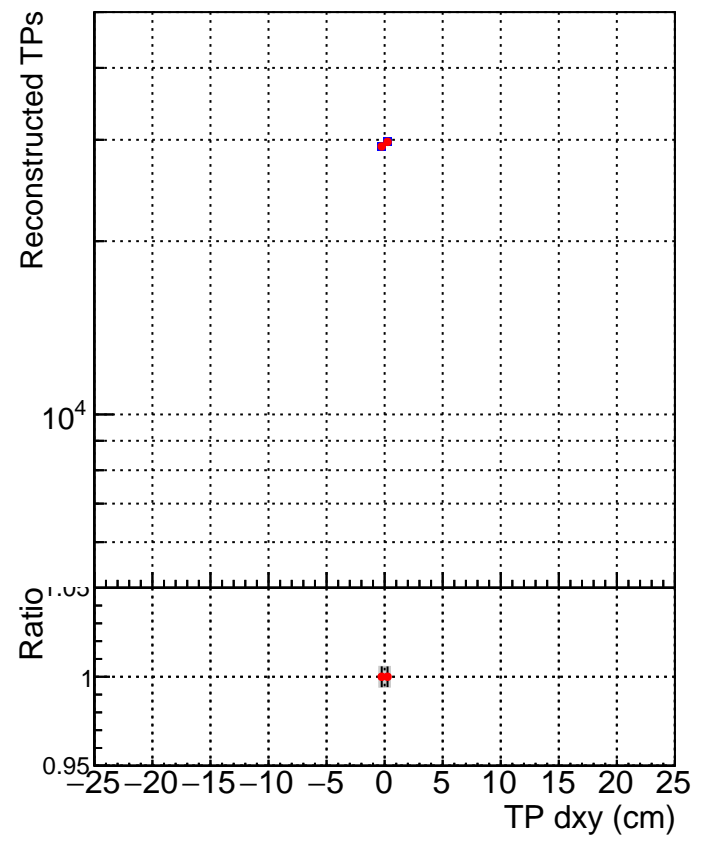

N of simulated tracks vs dxy

N of associated tracks (simToReco) vs dxy

N of simulated track

- SoftQCD_default
- SoftQCD_ckfPixelLessStep