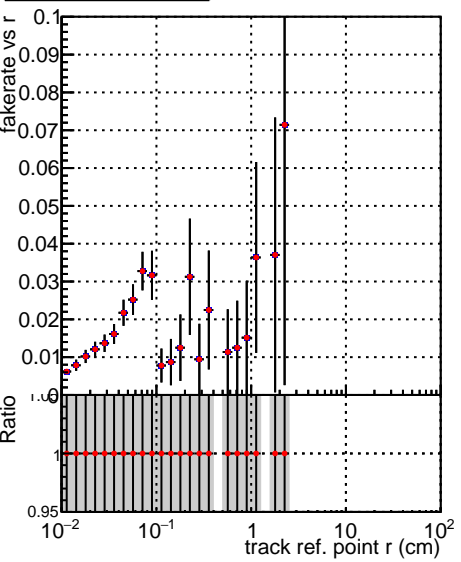

Fake rate vs vertpos**Duplicates Rate vs vertpos****Pileup rate vs vertpos**
Fake rate vs v
 —●— SoftQCD_default
 —●— SoftQCD_ckfPixelLessStep
**Fake rate vs. sim PV z****Duplicates Rate vs sim PV z****Pileup rate vs. sim PV z**