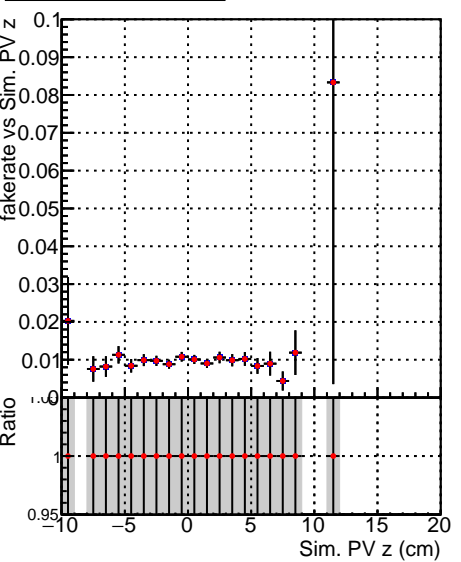

Fake rate vs vertpos**Duplicates Rate vs vertpos****Pileup rate vs vertpos**
Fake rate vs v
 —●— SoftQCD_default
 —●— SoftQCD_ckfPixelLessStep
**Fake rate vs. sim PV z****Duplicates Rate vs sim PV z****Pileup rate vs. sim PV z**