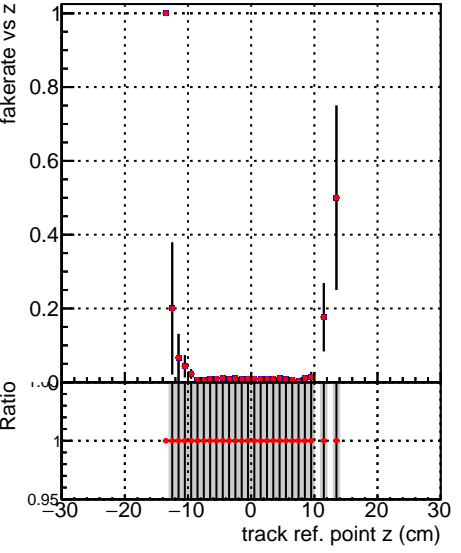

Fake rate vs vertpos**Duplicates Rate vs vertpos****Pileup rate vs vertpos**
Fake rate vs v
 —●— SoftQCD_default
 —●— SoftQCD_ckfPixelLessStep
**Fake rate vs. sim PV z****Duplicates Rate vs sim PV z****Pileup rate vs. sim PV z**