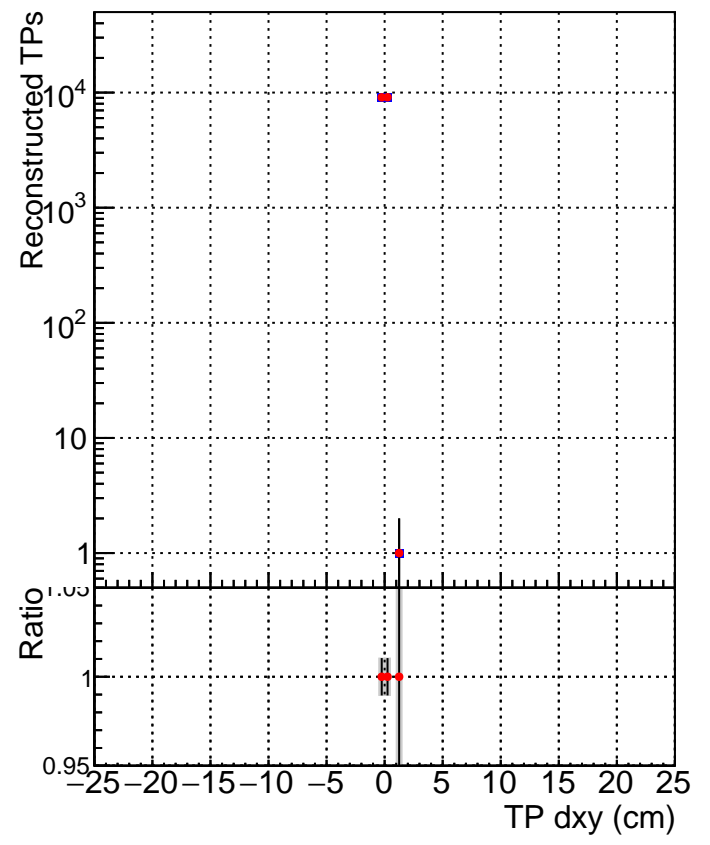

N of simulated tracks vs dxy

N of associated tracks (simToReco) vs dxy

N of simulated track

— SoftQCD_default
— SoftQCD_ckfPixelLessStep