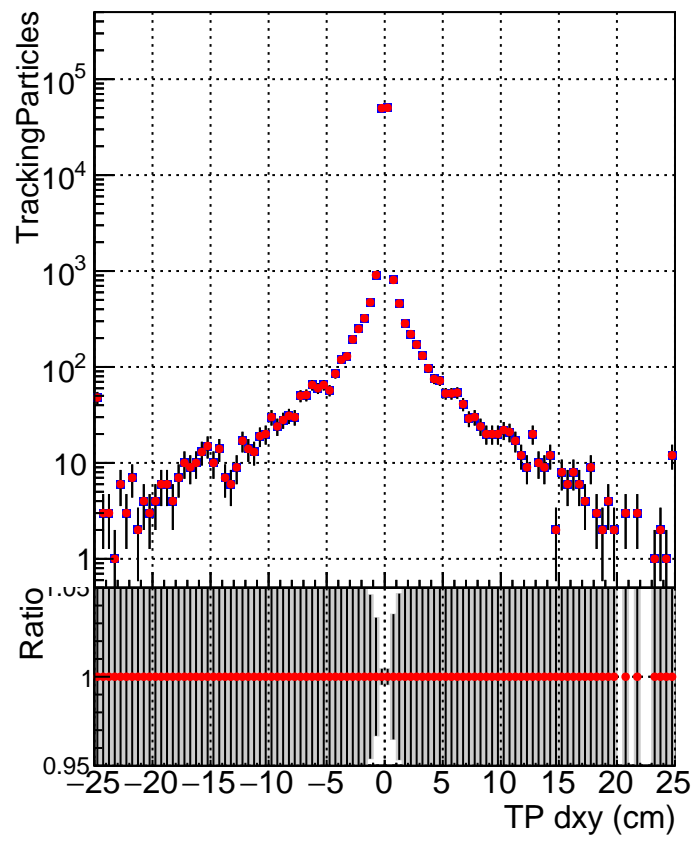

N of simulated tracks vs dxy

N of associated tracks (simToReco) vs dxy

N of simulated track

— SoftQCD_default
— SoftQCD_ckfPixelLessStep