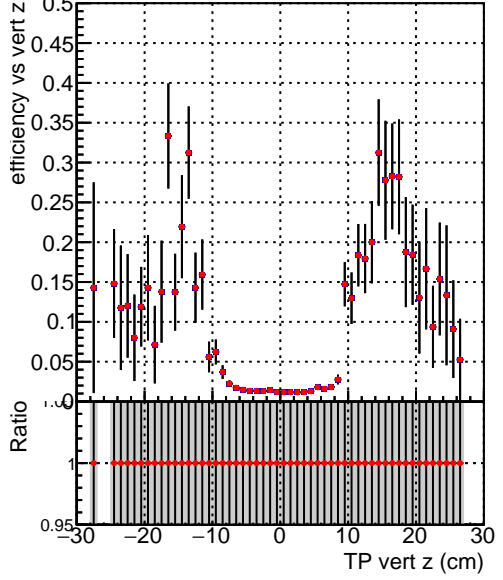

Efficiency vs vertpos**fake+duplicates vs vert r**
Efficiency vs. TP vert z (cm)
 Legend:
 - SoftQCD_default (blue line with error bars)
 - SoftQCD_ckfPixelLessStep (red line with error bars)
**Efficiency vs. sim PV z****fake+duplicates vs Sim. PV z**