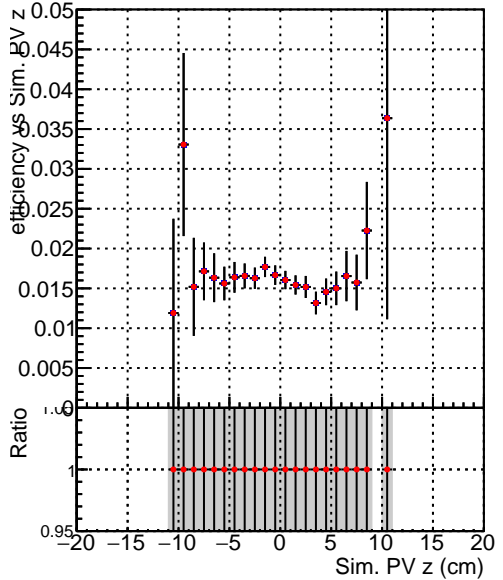

Efficiency vs vertpos**fake+duplicates vs vert r**
Efficiency vs. TP vert z (cm)
 Legend:
 - SoftQCD_default (blue line with error bars)
 - SoftQCD_ckfPixelLessStep (red line with error bars)
**Efficiency vs. sim PV z****fake+duplicates vs Sim. PV z**