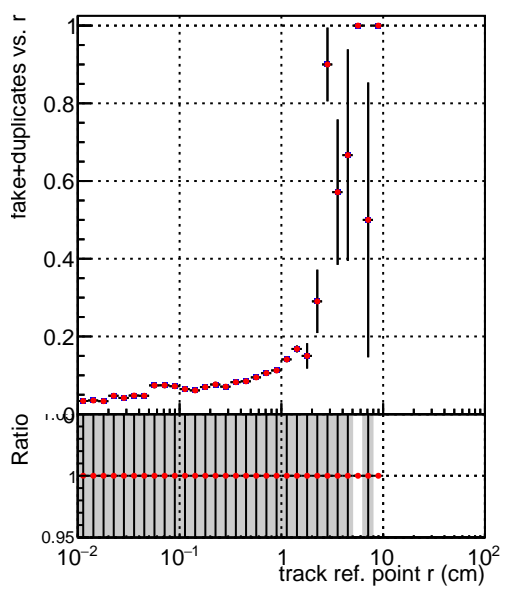

Efficiency vs vertpos**fake+duplicates vs vert r**
Efficiency vs. TP vert z (cm)
 Legend:
 - SoftQCD_default (blue line with error bars)
 - SoftQCD_ckfPixelLessStep (red line with error bars)
**Efficiency vs. sim PV z****fake+duplicates vs Sim. PV z**