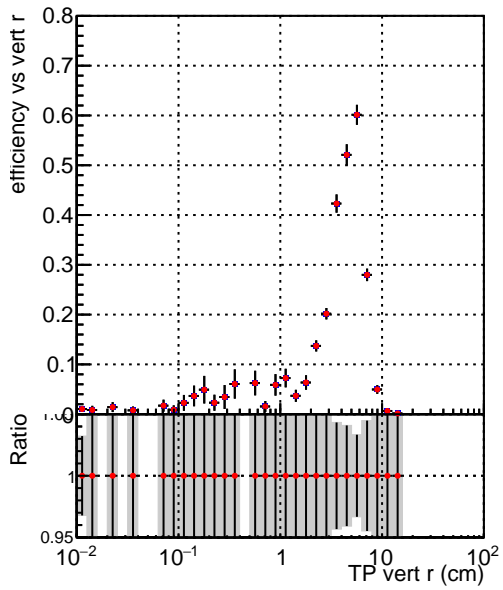

Efficiency vs vertpos**fake+duplicates vs vert r**
Efficiency vs. TP vert z (cm)
 Legend:
 - SoftQCD_default (blue line with error bars)
 - SoftQCD_ckfPixelLessStep (red line with error bars)
**Efficiency vs. sim PV z****fake+duplicates vs Sim. PV z**