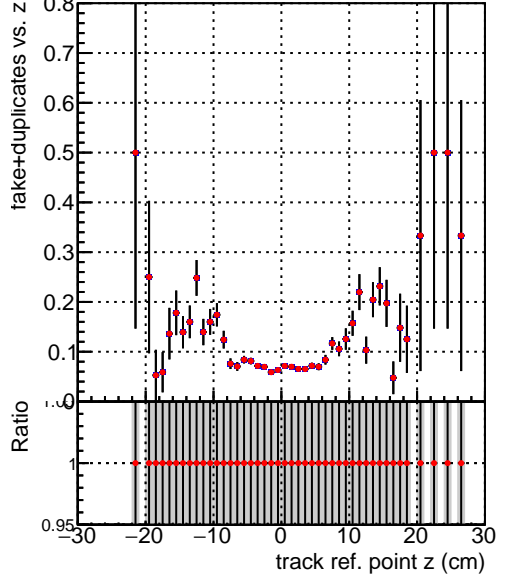

Efficiency vs vertpos**fake+duplicates vs vert r**
Efficiency vs. TP vert z (cm)
 Legend:
 - SoftQCD_default (blue line with error bars)
 - SoftQCD_ckfPixelLessStep (red line with error bars)
**Efficiency vs. sim PV z****fake+duplicates vs Sim. PV z**