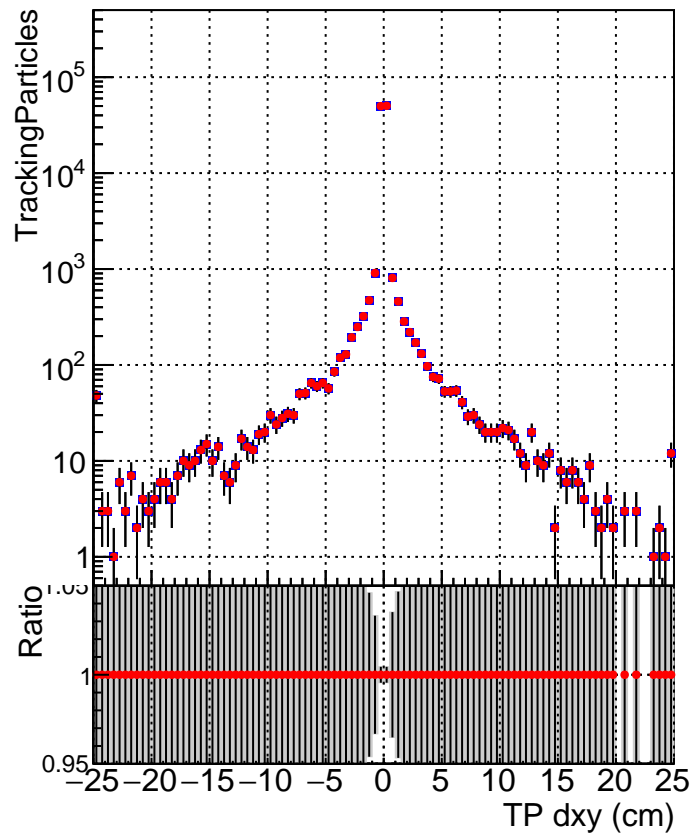

N of simulated tracks vs dxy**N of associated tracks (simToReco) vs dxy****N of simulated track**

■ SoftQCD_default
■ SoftQCD_ckfPixelLessStep