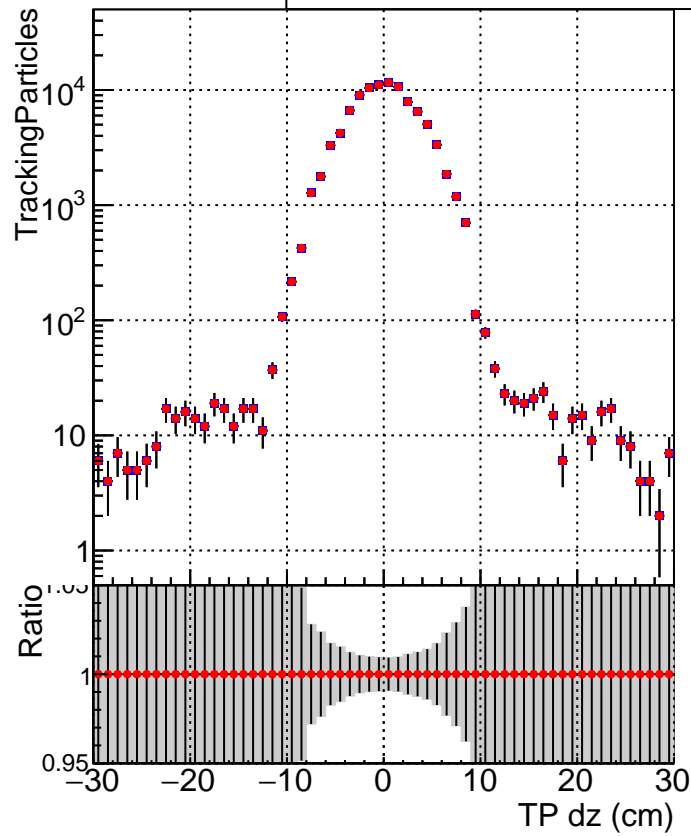

N of simulated tracks vs dxy**N of associated tracks (simToReco) vs dxy****N of simulated track**

■ SoftQCD_default
■ SoftQCD_ckfPixelLessStep