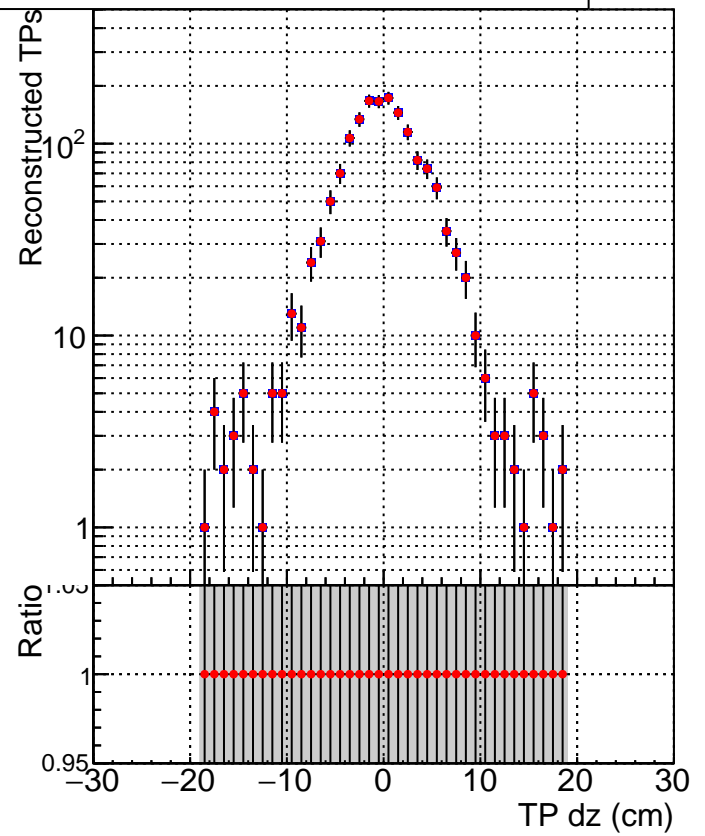

N of simulated tracks vs dxy**N of associated tracks (simToReco) vs dxy****N of simulated track**

■ SoftQCD_default
■ SoftQCD_ckfPixelLessStep