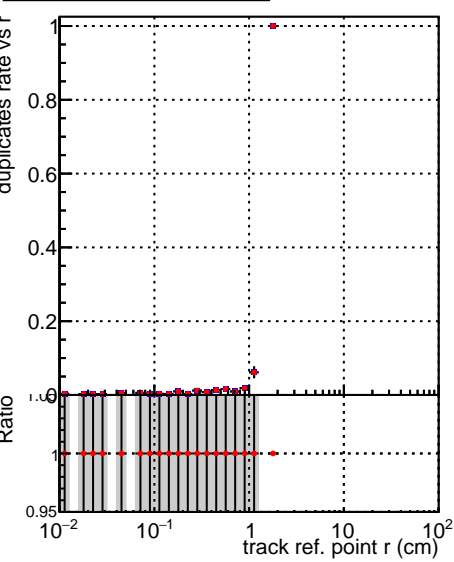

**Fake rate vs vertpos****Duplicates Rate vs vertpos****Pileup rate vs vertpos**
**Fake rate vs v** SoftQCD\_default  
SoftQCD\_ckfPixelLessStep
**Fake rate vs. sim PV z****Duplicates Rate vs sim PV z****Pileup rate vs. sim PV z**