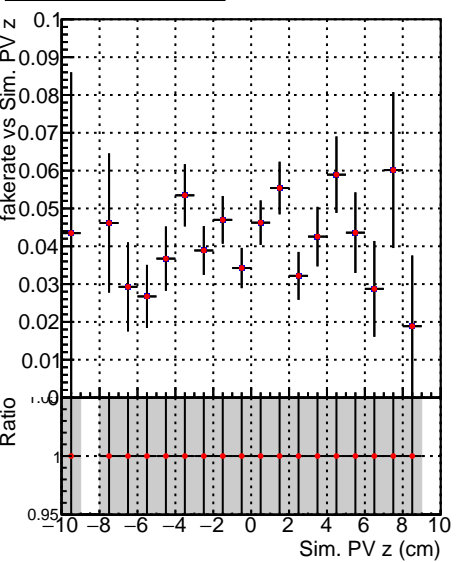

**Fake rate vs vertpos****Duplicates Rate vs vertpos****Pileup rate vs vertpos**
**Fake rate vs v** SoftQCD\_default  
SoftQCD\_ckfPixelLessStep
**Fake rate vs. sim PV z****Duplicates Rate vs sim PV z****Pileup rate vs. sim PV z**