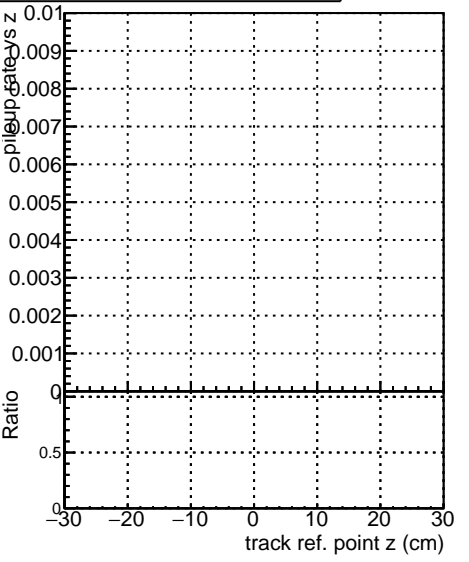

**Fake rate vs vertpos****Duplicates Rate vs vertpos****Pileup rate vs vertpos**
**Fake rate vs v** SoftQCD\_default  
SoftQCD\_ckfPixelLessStep
**Fake rate vs. sim PV z****Duplicates Rate vs sim PV z****Pileup rate vs. sim PV z**