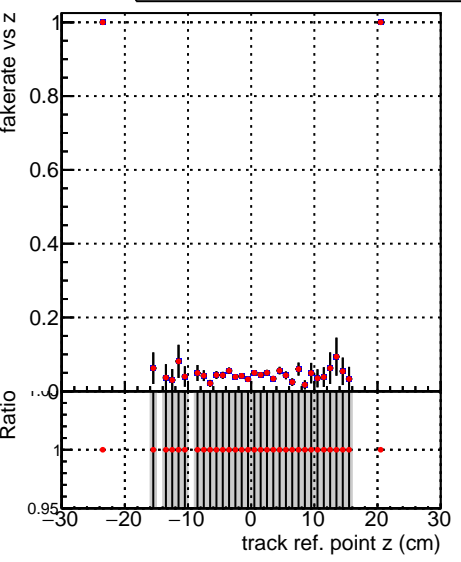

**Fake rate vs vertpos****Duplicates Rate vs vertpos****Pileup rate vs vertpos**
**Fake rate vs v** SoftQCD\_default  
SoftQCD\_ckfPixelLessStep
**Fake rate vs. sim PV z****Duplicates Rate vs sim PV z****Pileup rate vs. sim PV z**