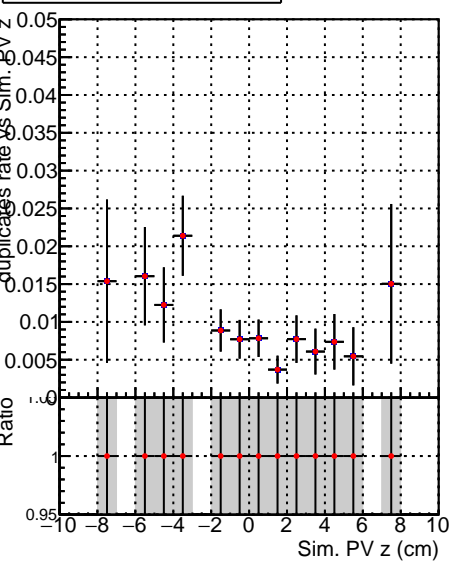

**Fake rate vs vertpos****Duplicates Rate vs vertpos****Pileup rate vs vertpos**
**Fake rate vs v** SoftQCD\_default  
SoftQCD\_ckfPixelLessStep
**Fake rate vs. sim PV z****Duplicates Rate vs sim PV z****Pileup rate vs. sim PV z**