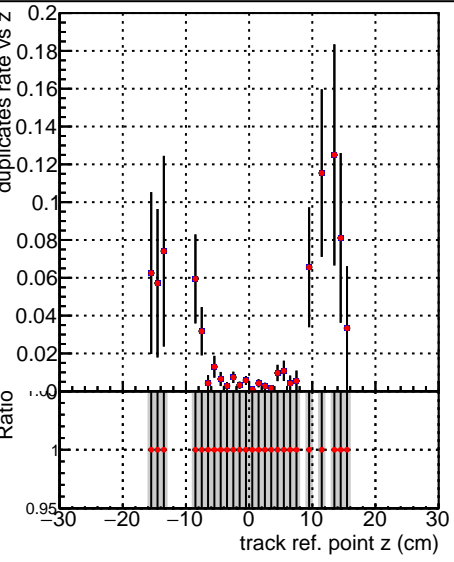

**Fake rate vs vertpos****Duplicates Rate vs vertpos****Pileup rate vs vertpos**
**Fake rate vs v** SoftQCD\_default  
SoftQCD\_ckfPixelLessStep
**Fake rate vs. sim PV z****Duplicates Rate vs sim PV z****Pileup rate vs. sim PV z**