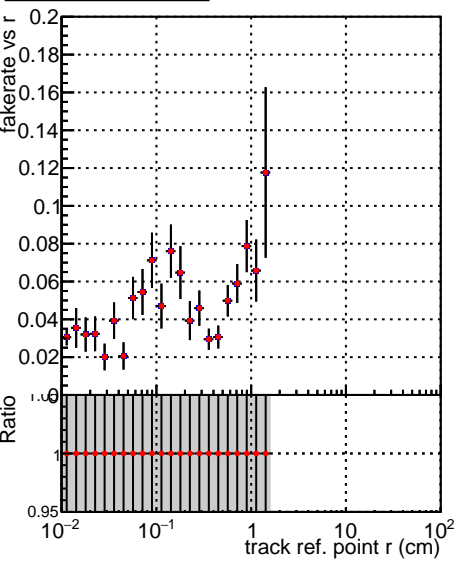

**Fake rate vs vertpos****Duplicates Rate vs vertpos****Pileup rate vs vertpos**
**Fake rate vs v** SoftQCD\_default  
SoftQCD\_ckfPixelLessStep
**Fake rate vs. sim PV z****Duplicates Rate vs sim PV z****Pileup rate vs. sim PV z**