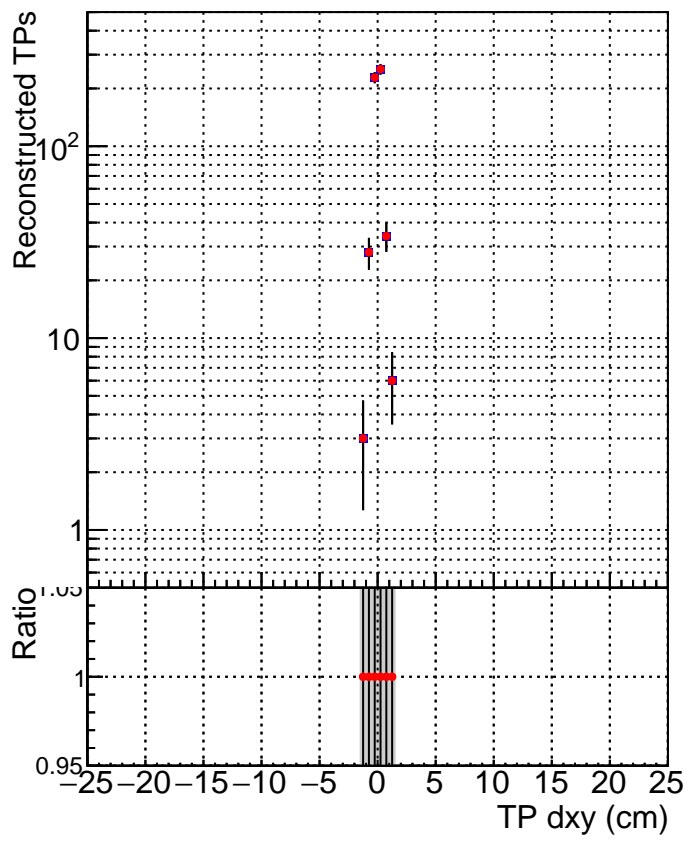

N of simulated tracks vs dxy

N of associated tracks (simToReco) vs dxy

N of simulated track

- SoftQCD_default
- SoftQCD_ckfPixelLessStep