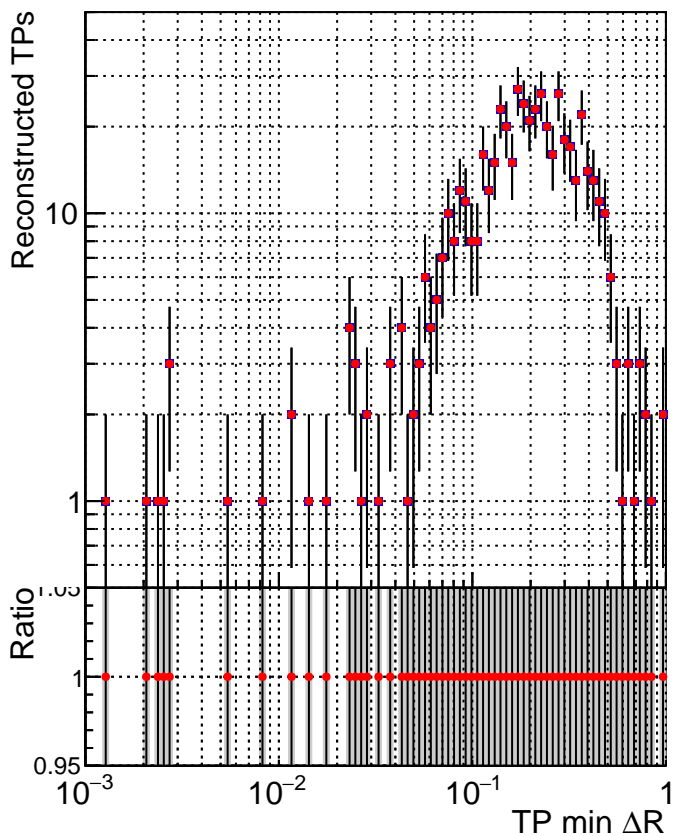

N of simulated tracks vs dR

N of associated tracks (simToReco) vs dR

N of simulated trac

- SoftQCD_default
- SoftQCD_ckfPixelLessStep