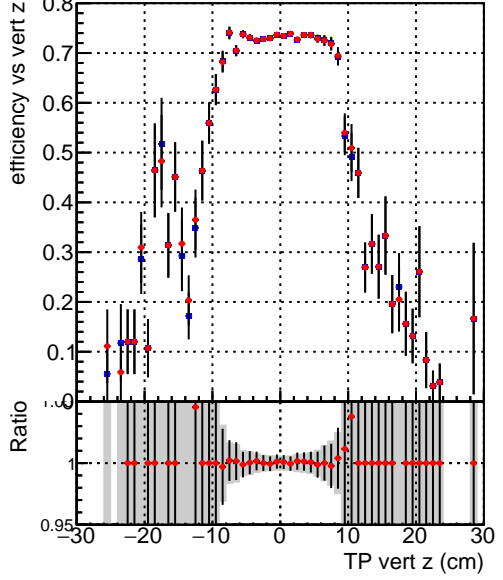

Efficiency vs vertpos**fake+duplicates vs vert r**
Efficiency vs vert z
 — SoftQCD_default (blue squares)
 — SoftQCD_ckfPixelLessStep (red circles)
**Efficiency vs. sim PV z****fake+duplicates vs Sim. PV z**