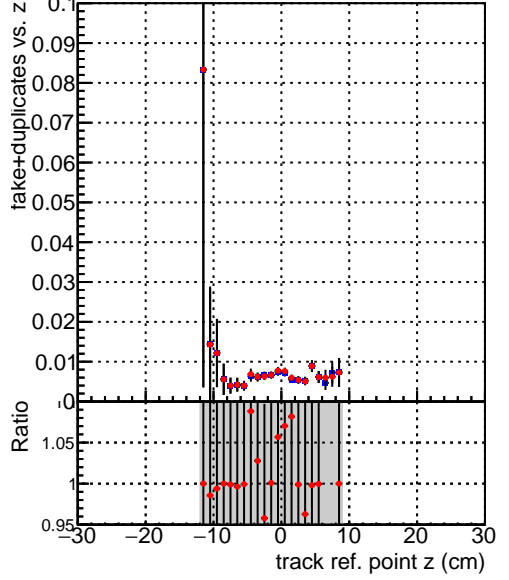

Efficiency vs vertpos**fake+duplicates vs vert r**
Efficiency vs vert z
 — SoftQCD_default (blue squares)
 — SoftQCD_ckfPixelLessStep (red circles)
**Efficiency vs. sim PV z****fake+duplicates vs Sim. PV z**