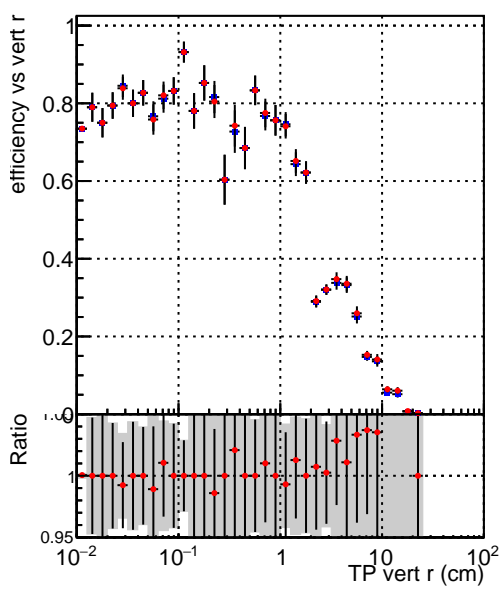

Efficiency vs vertpos**fake+duplicates vs vert r**
Efficiency vs vert z
 — SoftQCD_default (blue squares)
 — SoftQCD_ckfPixelLessStep (red circles)
**Efficiency vs. sim PV z****fake+duplicates vs Sim. PV z**