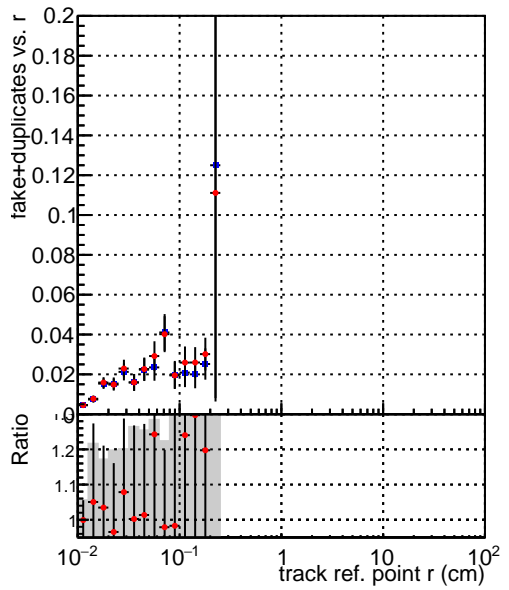

Efficiency vs vertpos**fake+duplicates vs vert r**
Efficiency vs vert z
 — SoftQCD_default (blue squares)
 — SoftQCD_ckfPixelLessStep (red circles)
**Efficiency vs. sim PV z****fake+duplicates vs Sim. PV z**