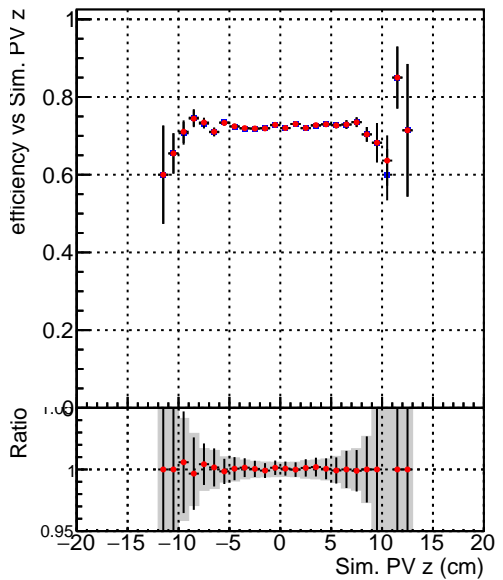

Efficiency vs vertpos**fake+duplicates vs vert r**
Efficiency vs vert z
 — SoftQCD_default (blue squares)
 — SoftQCD_ckfPixelLessStep (red circles)
**Efficiency vs. sim PV z****fake+duplicates vs Sim. PV z**