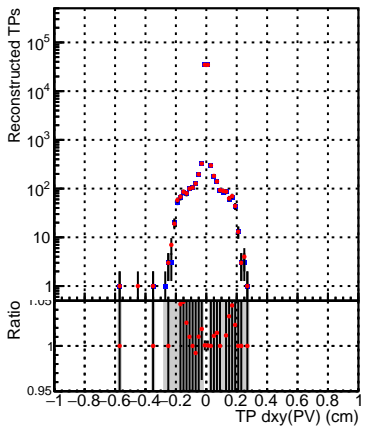

N of simulated tracks vs dxy(PV)**N of associated tracks (simToReco) vs dxy(PV)****N of sim****N of associated tracks (simToReco) vs dxy(PV)****N of simulated tracks vs dz(PV)****N of associated tracks (simToReco) vs dz(PV)****N of simulated tracks vs dz(PV)****N of associated tracks (simToReco) vs dz(PV)**

SoftQCD_default

SoftQCD_ckfPixelLessStep