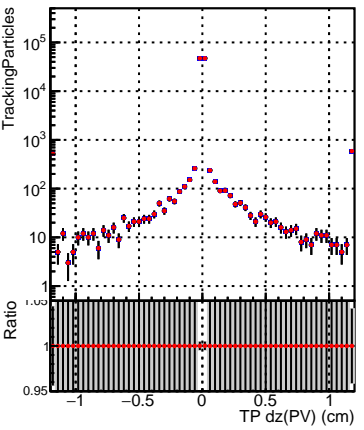

N of simulated tracks vs dxy(PV)**N of associated tracks (simToReco) vs dxy(PV)****N of sim****N of associated tracks (simToReco) vs dxy(PV)****N of simulated tracks vs dz(PV)****N of associated tracks (simToReco) vs dz(PV)****N of simulated tracks vs dz(PV)****N of associated tracks (simToReco) vs dz(PV)**

SoftQCD_default

SoftQCD_ckfPixelLessStep