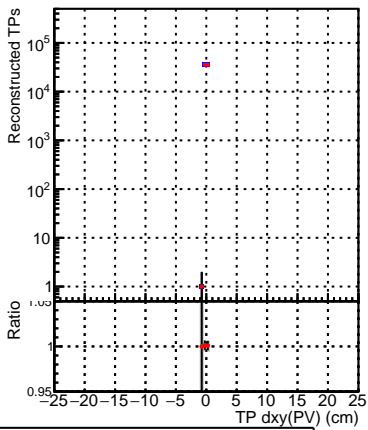

N of simulated tracks vs dxy(PV)**N of associated tracks (simToReco) vs dxy(PV)****N of sim****N of associated tracks (simToReco) vs dxy(PV)****N of simulated tracks vs dz(PV)****N of associated tracks (simToReco) vs dz(PV)****N of simulated tracks vs dz(PV)****N of associated tracks (simToReco) vs dz(PV)**

SoftQCD_default

SoftQCD_ckfPixelLessStep