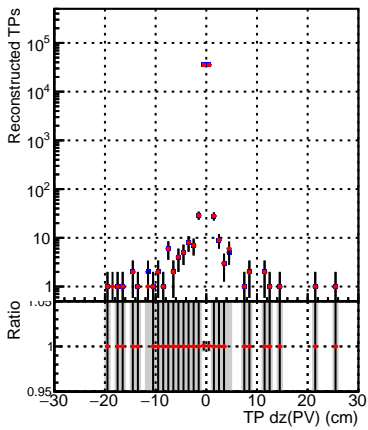

N of simulated tracks vs dxy(PV)**N of associated tracks (simToReco) vs dxy(PV)****N of sim****N of associated tracks (simToReco) vs dxy(PV)****N of simulated tracks vs dz(PV)****N of associated tracks (simToReco) vs dz(PV)****N of simulated tracks vs dz(PV)****N of associated tracks (simToReco) vs dz(PV)**

SoftQCD_default

SoftQCD_ckfPixelLessStep