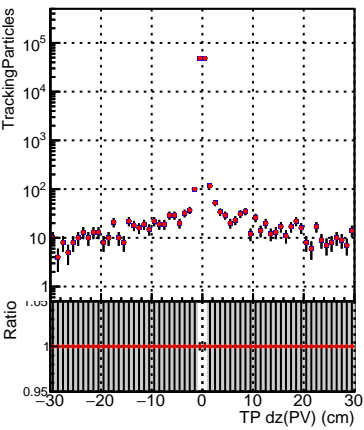

N of simulated tracks vs dxy(PV)**N of associated tracks (simToReco) vs dxy(PV)****N of sim****N of associated tracks (simToReco) vs dxy(PV)****N of simulated tracks vs dz(PV)****N of associated tracks (simToReco) vs dz(PV)****N of simulated tracks vs dz(PV)****N of associated tracks (simToReco) vs dz(PV)**

SoftQCD_default

SoftQCD_ckfPixelLessStep