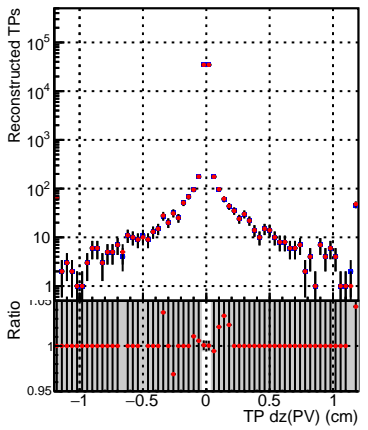

N of simulated tracks vs dxy(PV)**N of associated tracks (simToReco) vs dxy(PV)****N of sim****N of associated tracks (simToReco) vs dxy(PV)****N of simulated tracks vs dz(PV)****N of associated tracks (simToReco) vs dz(PV)****N of simulated tracks vs dz(PV)****N of associated tracks (simToReco) vs dz(PV)**

SoftQCD_default

SoftQCD_ckfPixelLessStep