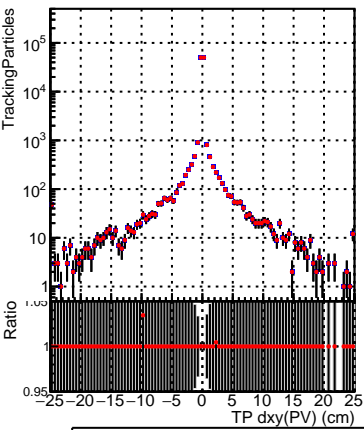

N of simulated tracks vs dxy(PV)**N of associated tracks (simToReco) vs dxy(PV)****N of sim****N of associated tracks (simToReco) vs dxy(PV)****N of simulated tracks vs dz(PV)****N of associated tracks (simToReco) vs dz(PV)****N of simulated tracks vs dz(PV)****N of associated tracks (simToReco) vs dz(PV)**

SoftQCD_default

SoftQCD_ckfPixelLessStep