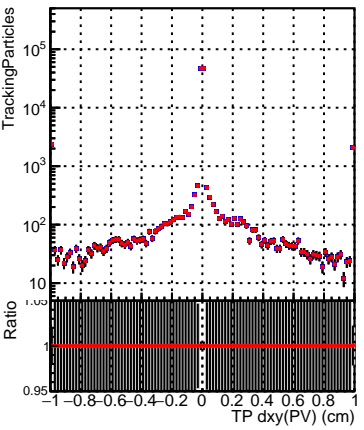

N of simulated tracks vs dxy(PV)**N of associated tracks (simToReco) vs dxy(PV)****N of sim****N of associated tracks (simToReco) vs dxy(PV)****N of simulated tracks vs dz(PV)****N of associated tracks (simToReco) vs dz(PV)****N of simulated tracks vs dz(PV)****N of associated tracks (simToReco) vs dz(PV)**

SoftQCD_default

SoftQCD_ckfPixelLessStep