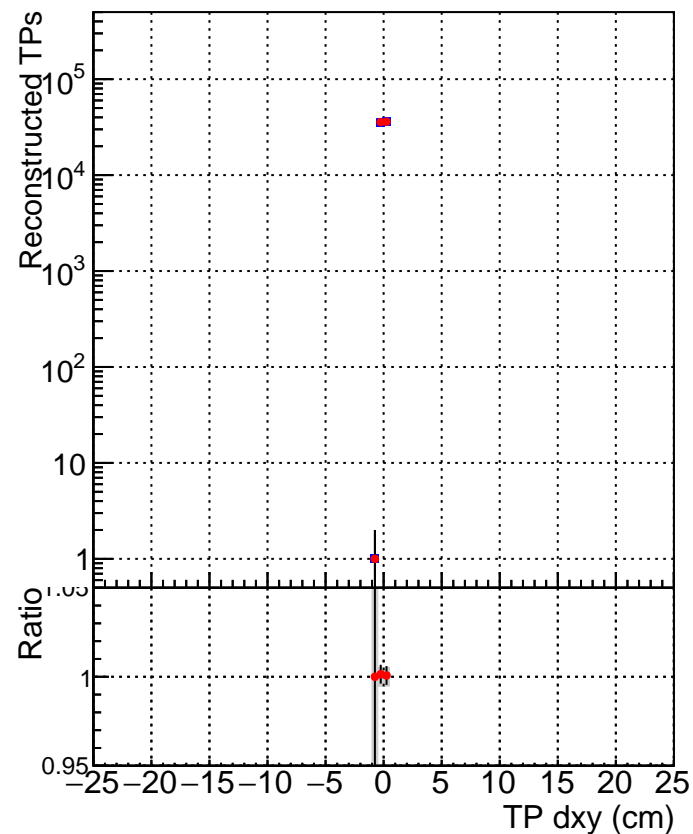

N of simulated tracks vs dxy**N of associated tracks (simToReco) vs dxy****N of simulated track**

■ SoftQCD_default
■ SoftQCD_ckfPixelLessStep