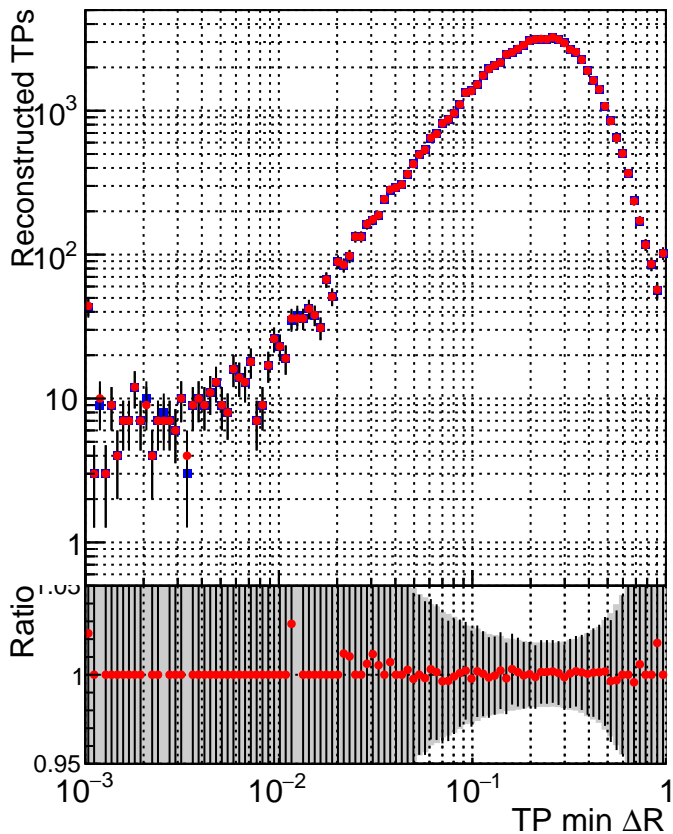

N of simulated tracks vs dR

N of associated tracks (simToReco) vs dR

N of simulated trac

- SoftQCD_default
- SoftQCD_ckfPixelLessStep