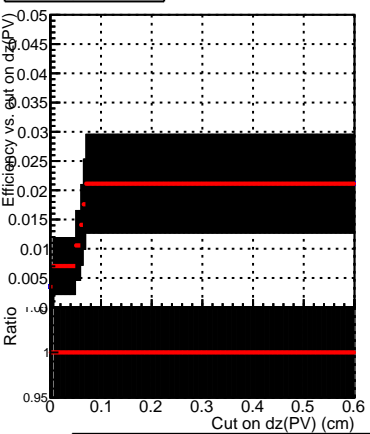

Efficiency vs. dz (PV)

Efficiency (tracking eff factorized out) vs. dz (PV)

SoftQCD_default (black line with dots)
SoftQCD_ckfPixelLessStep (red line with dots)