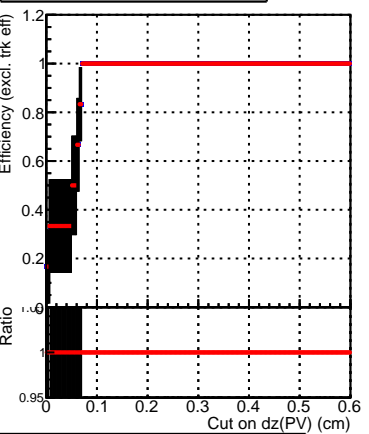

Efficiency vs. dz (PV)

Efficiency (tracking eff factorized out) vs. dz (PV)

SoftQCD_default (black line with dots)
SoftQCD_ckfPixelLessStep (red line with dots)