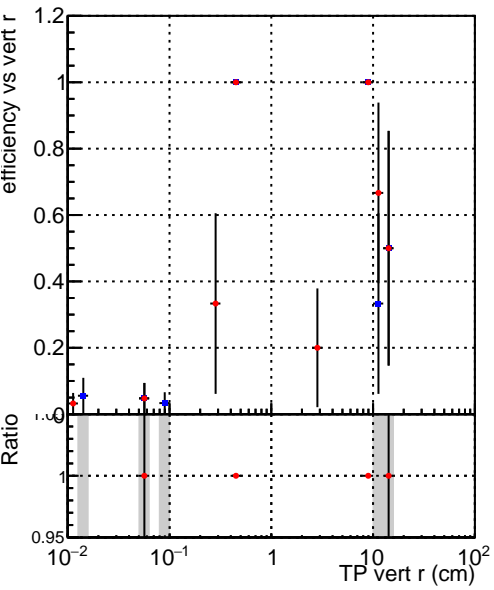

Efficiency vs vertpos

Legend: **SoftQCD_default** (blue diamond), **SoftQCD_ckfPixelLessStep** (red circle)

Efficiency vs. sim PV z