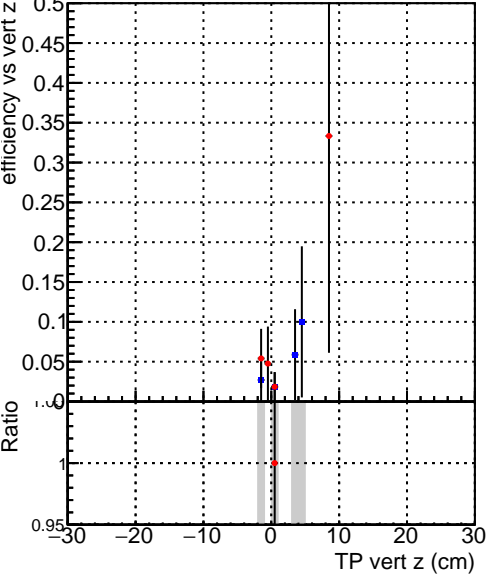

Efficiency vs vertpos

Legend: **SoftQCD_default** (blue diamond), **SoftQCD_ckfPixelLessStep** (red circle)

Efficiency vs. sim PV z