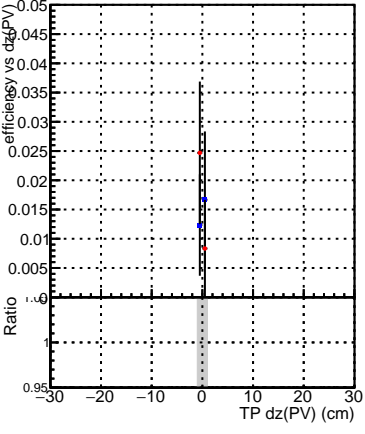

Efficiency vs Dxy(PV)

Efficiency vs Dxy(PV) - Legend: SoftQCD_default (blue square), SoftQCD_ckfPixelLessStep (red circle)

Efficiency vs Dz(PV)

Efficiency vs Dz(PV)