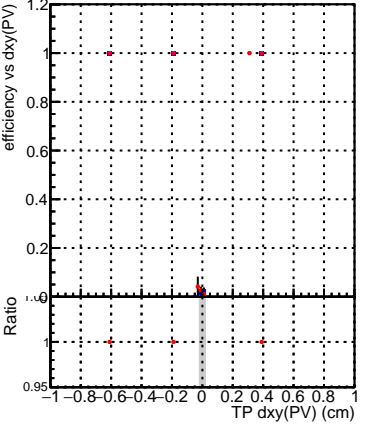

Efficiency vs Dxy(PV)

Efficiency vs Dxy(PV) - Legend: SoftQCD_default (blue square), SoftQCD_ckfPixelLessStep (red circle)

Efficiency vs Dz(PV)

Efficiency vs Dz(PV)