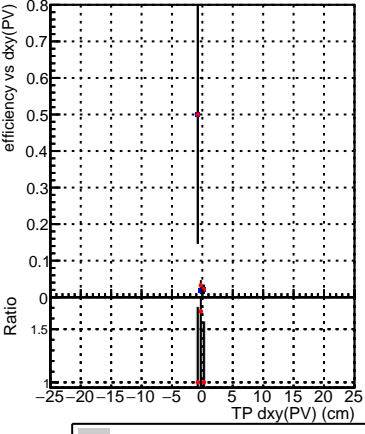

Efficiency vs Dxy(PV)

Efficiency vs Dxy(PV) - Legend: SoftQCD_default (blue square), SoftQCD_ckfPixelLessStep (red circle)

Efficiency vs Dz(PV)

Efficiency vs Dz(PV)