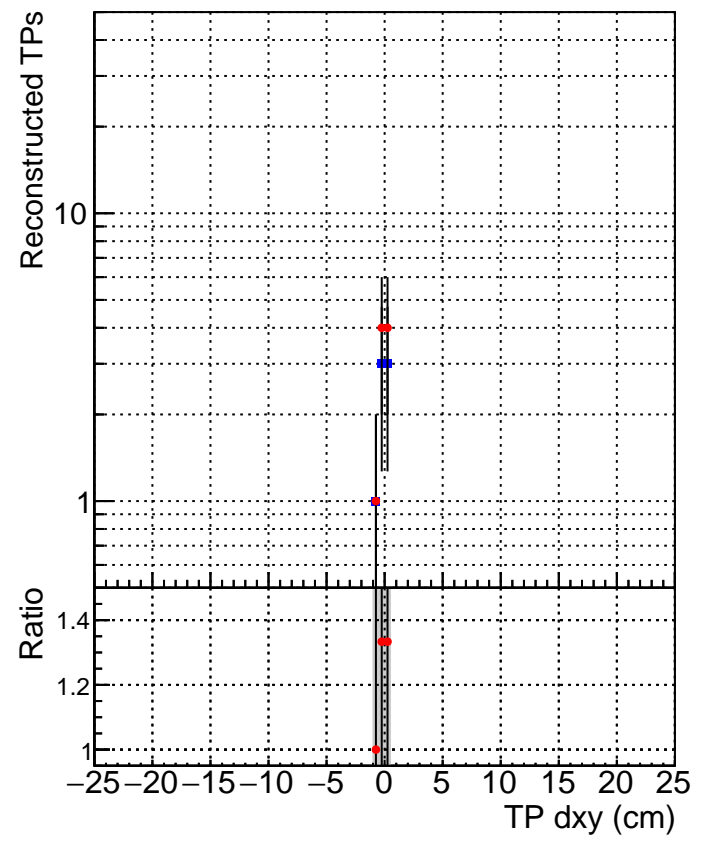

N of simulated tracks vs dxy

N of associated tracks (simToReco) vs dxy

N of simulated track

- SoftQCD_default
- SoftQCD_ckfPixelLessStep