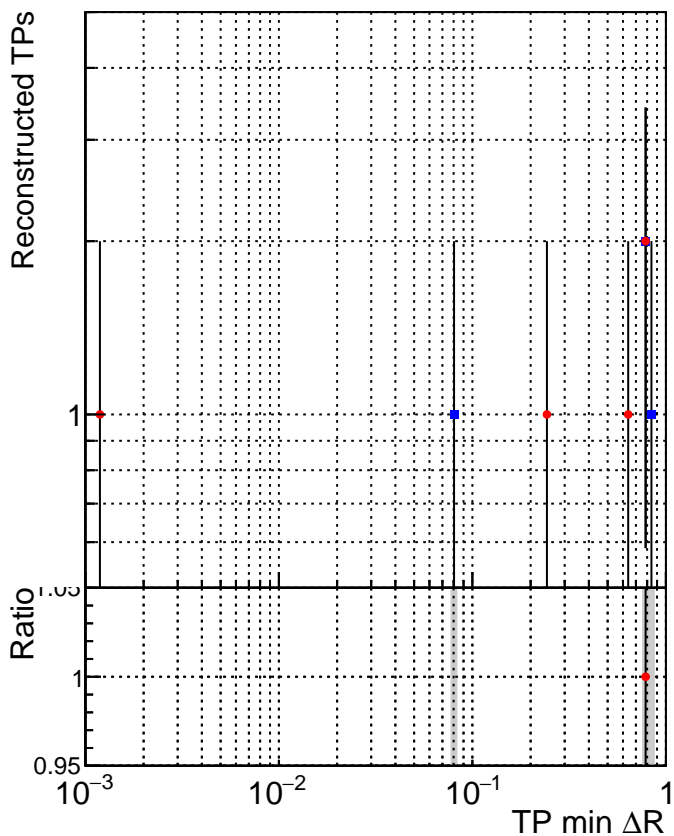

N of simulated tracks vs dR

N of associated tracks (simToReco) vs dR

N of simulated tracks

- SoftQCD_default
- SoftQCD_ckfPixelLessStep