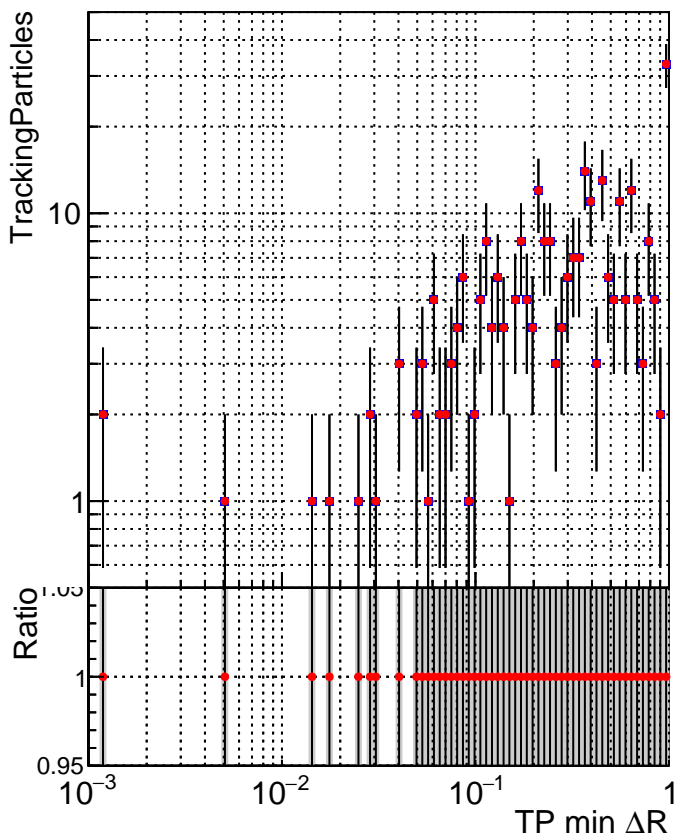

N of simulated tracks vs dR

N of associated tracks (simToReco) vs dR

N of simulated tracks

- SoftQCD_default
- SoftQCD_ckfPixelLessStep