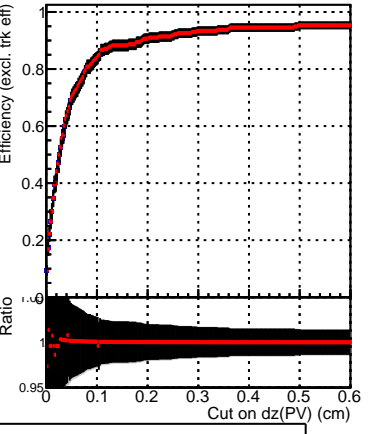

Efficiency vs. dz (PV)

Efficiency (tracking eff factorized out) vs. dz (PV)

Legend:
- SoftQCD_default (black line)
- SoftQCD_ckfPixelLessStep (red line)