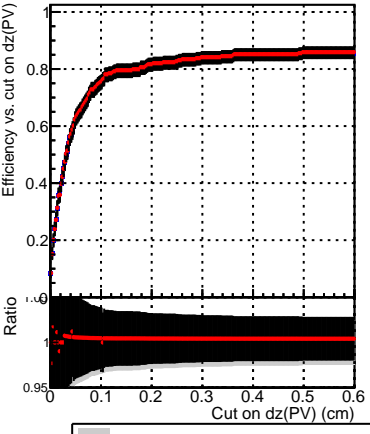

Efficiency vs. dz (PV)

Efficiency (tracking eff factorized out) vs. dz (PV)

Legend:
- SoftQCD_default (black line)
- SoftQCD_ckfPixelLessStep (red line)