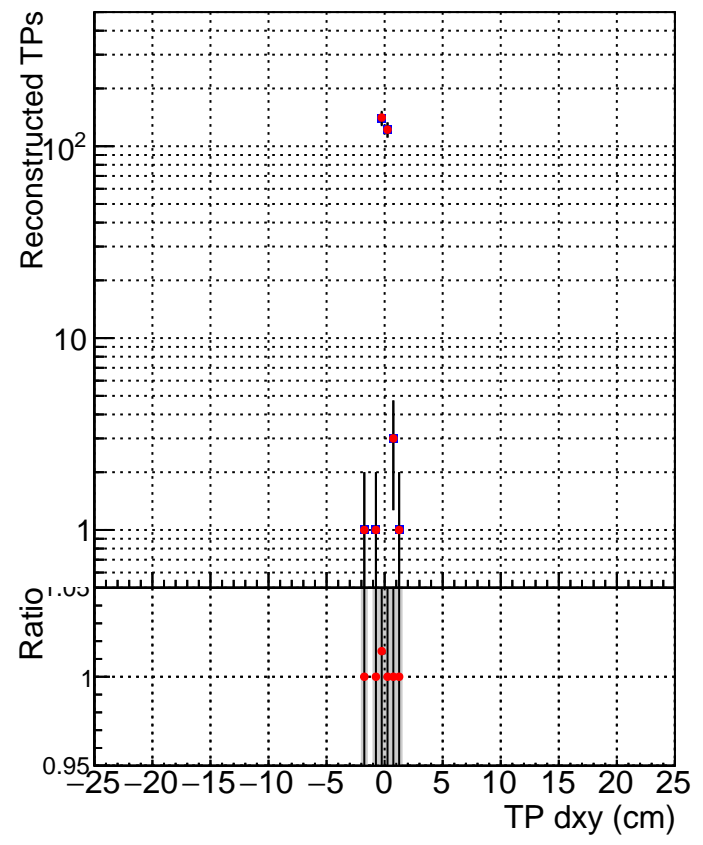

N of simulated tracks vs dxy

N of associated tracks (simToReco) vs dxy

N of simulated track

- SoftQCD_default
- SoftQCD_ckfPixelLessStep