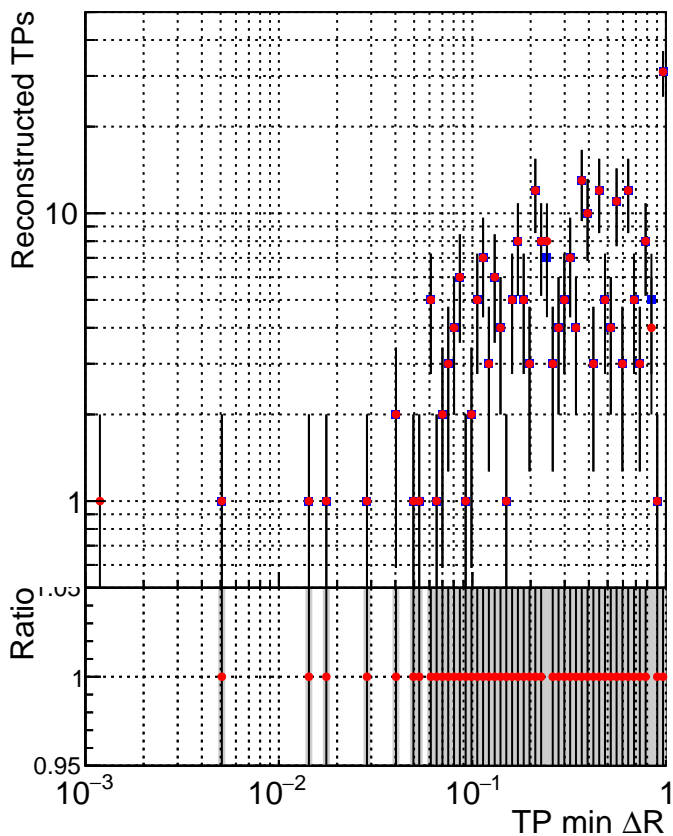

N of simulated tracks vs dR

N of associated tracks (simToReco) vs dR

N of simulated tracks

- SoftQCD_default
- SoftQCD_ckfPixelLessStep