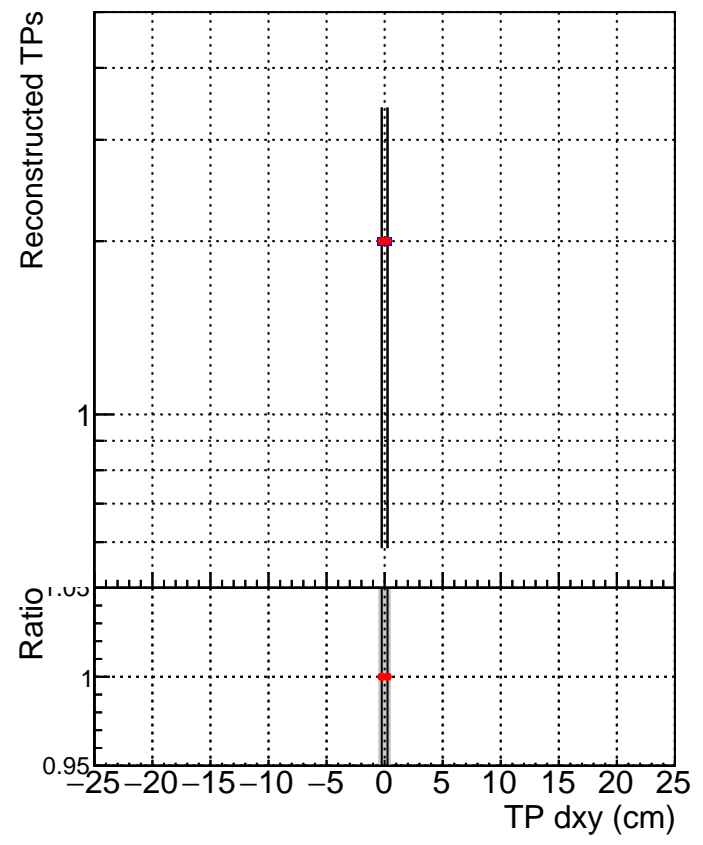

N of simulated tracks vs dxy

N of associated tracks (simToReco) vs dxy

N of simulated track

- SoftQCD_default
- SoftQCD_ckfPixelLessStep