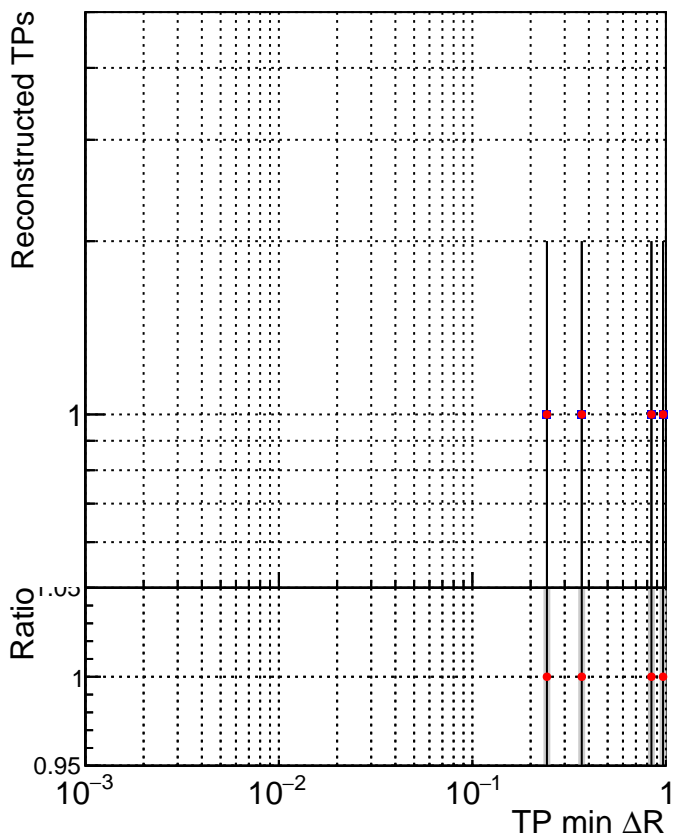

N of simulated tracks vs dR

N of associated tracks (simToReco) vs dR

N of simulated tracks

- SoftQCD_default
- SoftQCD_ckfPixelLessStep