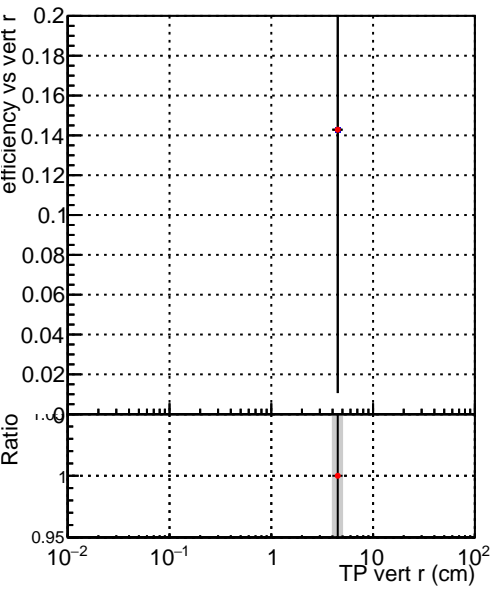

Efficiency vs vertpos

Efficiency vs vert z

Legend:  
- SoftQCD\_default (blue line with square markers)  
- SoftQCD\_ckfPixelLessStep (red line with circle markers)

Efficiency vs. sim PV z