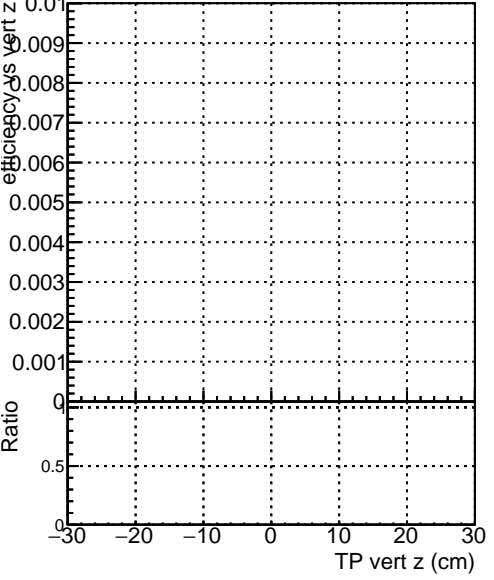

Efficiency vs vertpos

Efficiency vs vert z

Legend:  
- SoftQCD\_default (blue line with square markers)  
- SoftQCD\_ckfPixelLessStep (red line with circle markers)

Efficiency vs. sim PV z