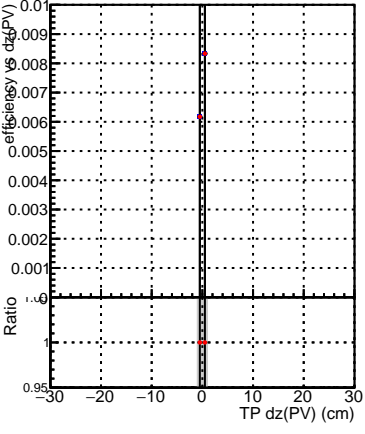

Efficiency vs Dxy(PV)

SoftQCD_default

Efficiency

SoftQCD_ckfPixelLessStep

Efficiency vs Dz(PV)

Efficiency vs Dz(PV)