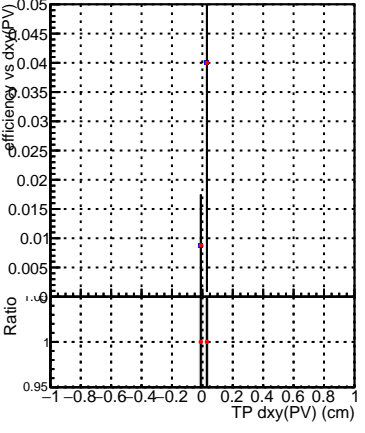

Efficiency vs Dxy(PV)

SoftQCD_default

Efficiency

SoftQCD_ckfPixelLessStep

Efficiency vs Dz(PV)

Efficiency vs Dz(PV)