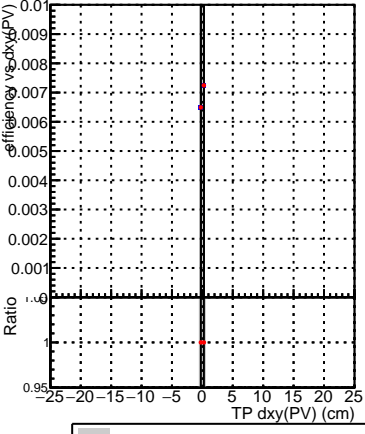

Efficiency vs Dxy(PV)

SoftQCD_default

Efficiency

SoftQCD_ckfPixelLessStep

Efficiency vs Dz(PV)

Efficiency vs Dz(PV)