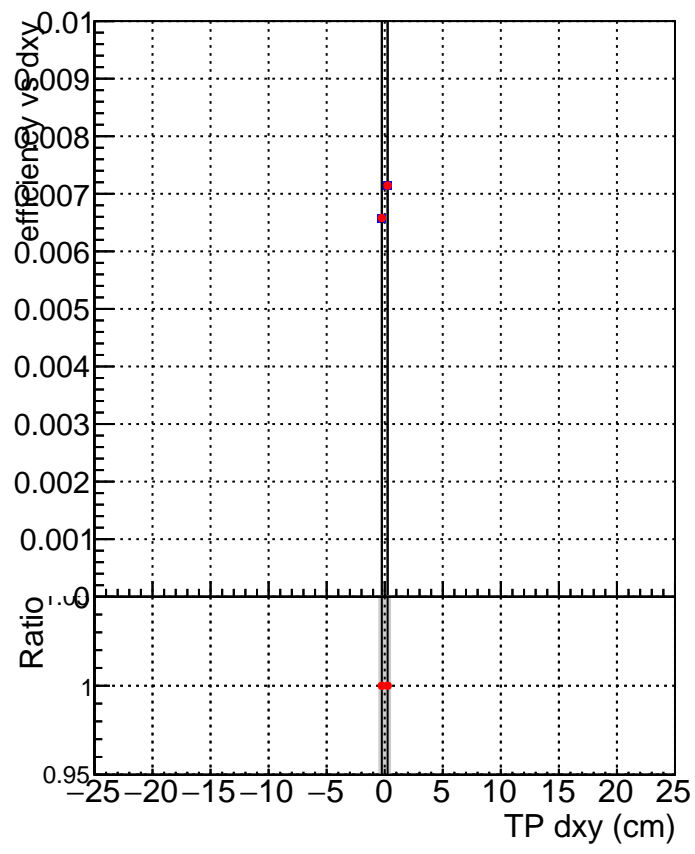

**Efficiency vs Dxy**

**Efficiency vs Dz**

Legend for Efficiency vs Dz plot:

- SoftQCD\_default (represented by a blue square)
- SoftQCD\_ckfPixelLessStep (represented by a red circle)