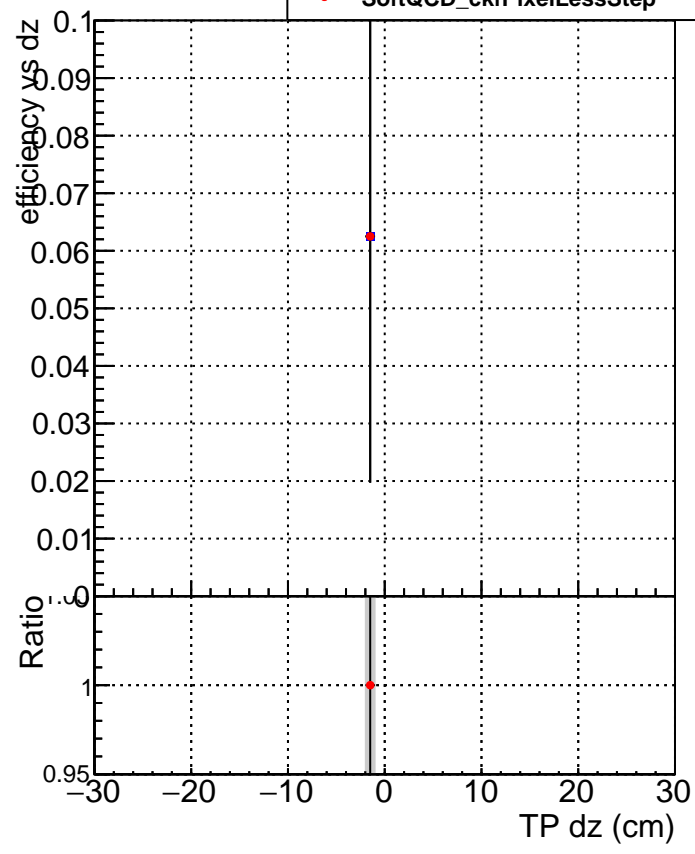

**Efficiency vs Dxy**

**Efficiency vs Dz**

Legend for Efficiency vs Dz plot:

- SoftQCD\_default (represented by a blue square)
- SoftQCD\_ckfPixelLessStep (represented by a red circle)