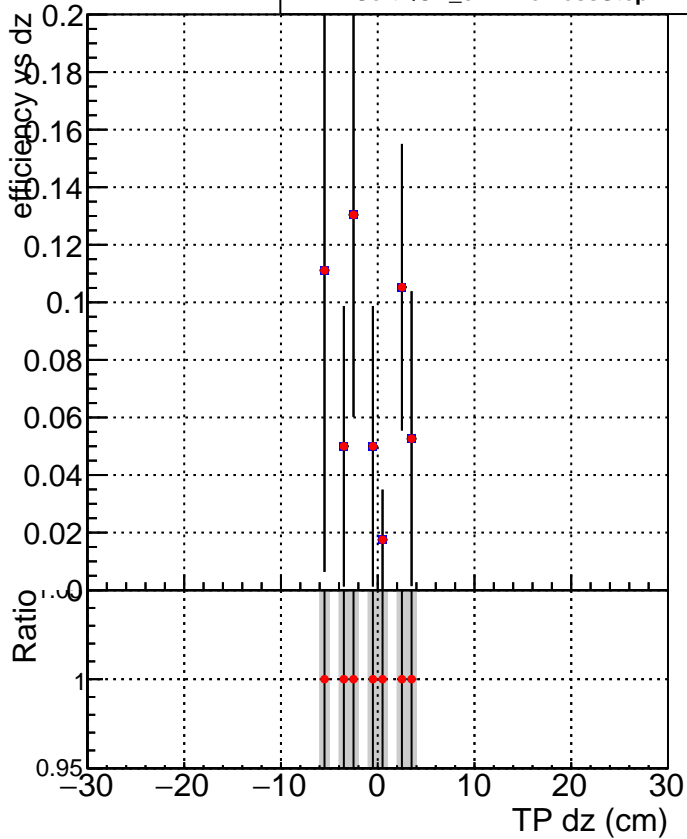

Efficiency vs Dxy

Efficiency vs Dz

- SoftQCD_default
- SoftQCD_ckptPixelLessStep