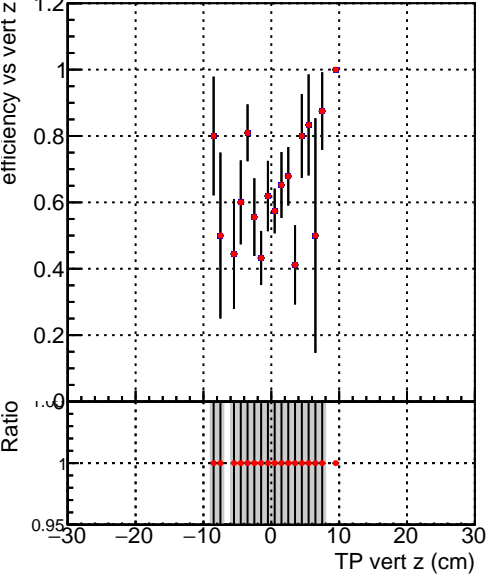

Efficiency vs vertpos

Efficiency vs vert r

- SoftQCD\_default
- SoftQCD\_ckptPixelLessStep

Efficiency vs. sim PV z