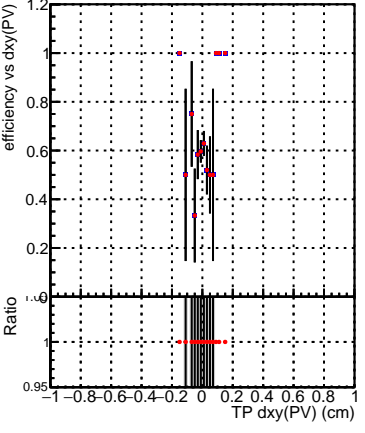

Efficiency vs Dxy(PV)

Efficiency vs Dxy(PV) - Legend

- SoftQCD_default
- SoftQCD_ckfPixelLessStep

Efficiency vs Dz(PV)

Efficiency vs Dz(PV)