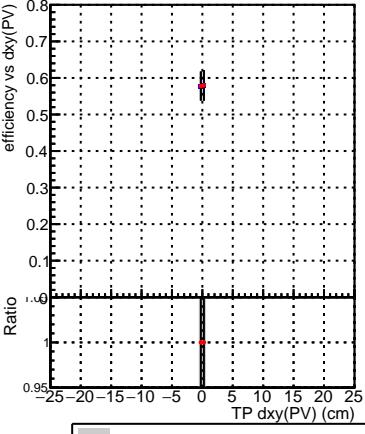

Efficiency vs Dxy(PV)

Efficiency vs Dxy(PV) - Legend

- SoftQCD_default
- SoftQCD_ckfPixelLessStep

Efficiency vs Dz(PV)

Efficiency vs Dz(PV)